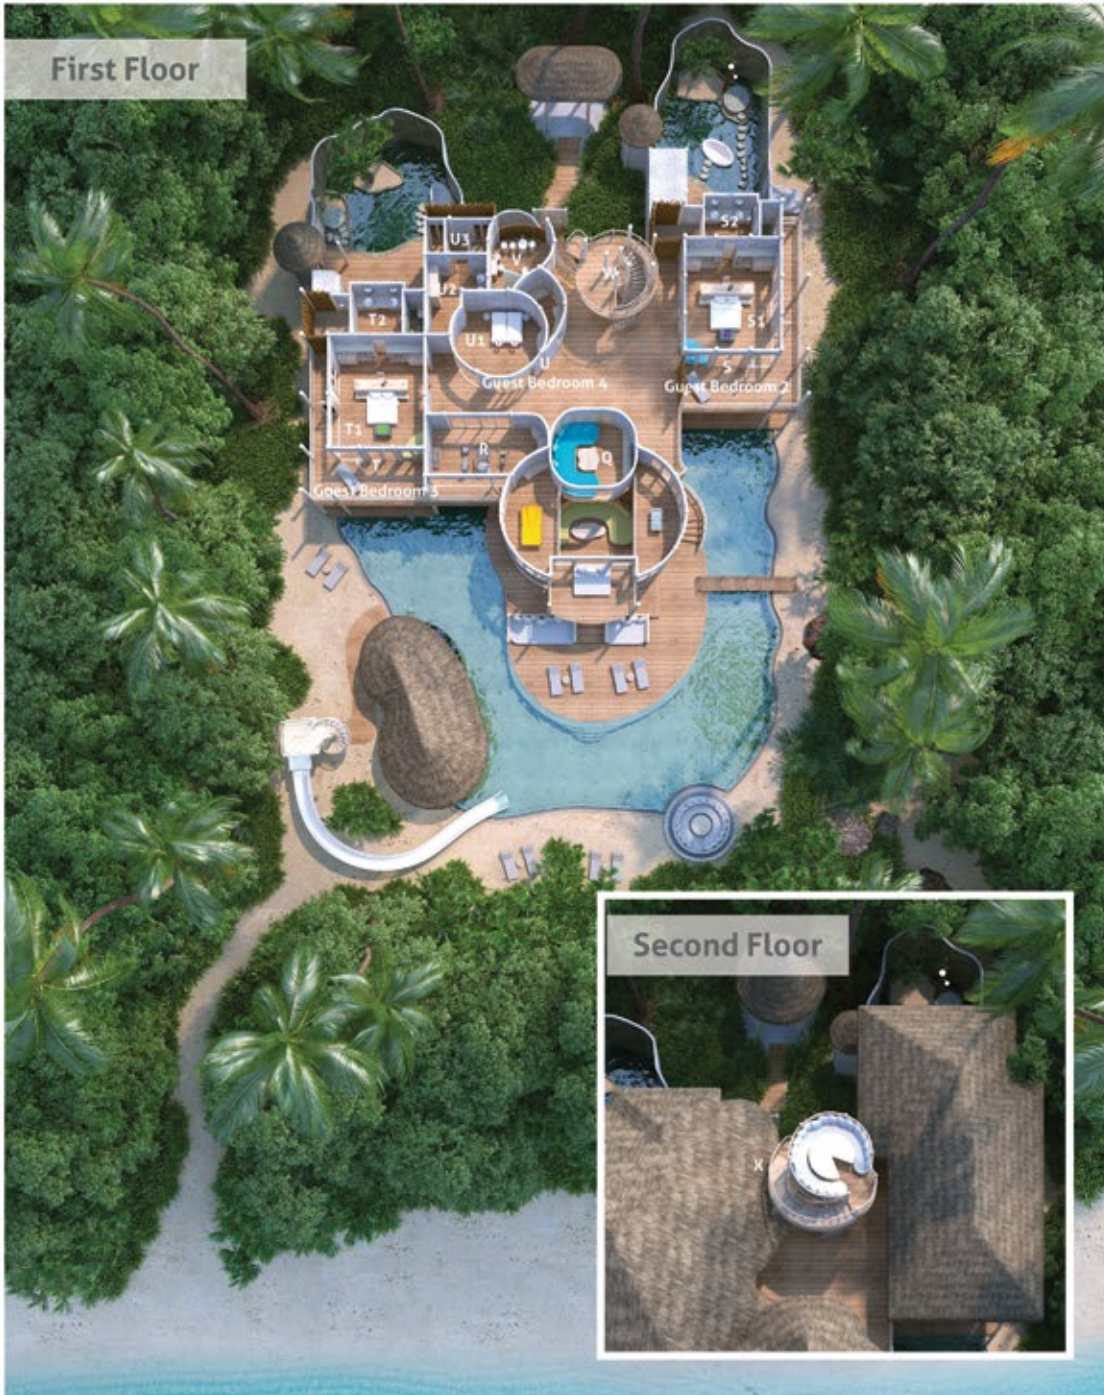

Villa 37

Five bedrooms

Total area 1,824 sqm./ 19,633 sq.ft.
 Max Occupancy – ten adults
 and five children or twelve adults

- A Entrance
- B **Master Suite**
 - B1 Bedroom
 - B2 Bathroom
 - B3 Steam Shower
 - B4 Outdoor Shower
 - B5 Bathtub
 - B6 Dressing Room
- C Library
- D Sauna Room
- E Shower
- F Steam Room
- G Guest Toilet
- H Dining Area
- I Walk-In Minibar
- J Living Area
- K **Guest Bedroom 1**
 - K1 Bedroom
 - K2 Dressing Room
 - K3 Bathroom
 - K4 Shower
 - K5 Bathtub
- L Bridge
- M Pool Deck
- N Uncovered Sunken Seating Area
- O Covered Sunken Seating Area
- P Water Slide

Villa 37

Five bedrooms

Total area 1,824 sqm./ 19,633 sq.ft.
 Max Occupancy – ten adults
 and five children or twelve adults

- Q TV Lounge
- R Gym
- S **Guest Bedroom 2**
 - S1 Bedroom
 - S2 Bathroom
- T **Guest Bedroom 3**
 - T1 Bedroom
 - T2 Bathroom
- U **Guest Bedroom 4**
 - U1 Bedroom
 - U2 Walk-in Closet
 - U3 Bathroom
- V Guest Bathroom
- W Stairs to Moonlight Table
- X Moonlight Table