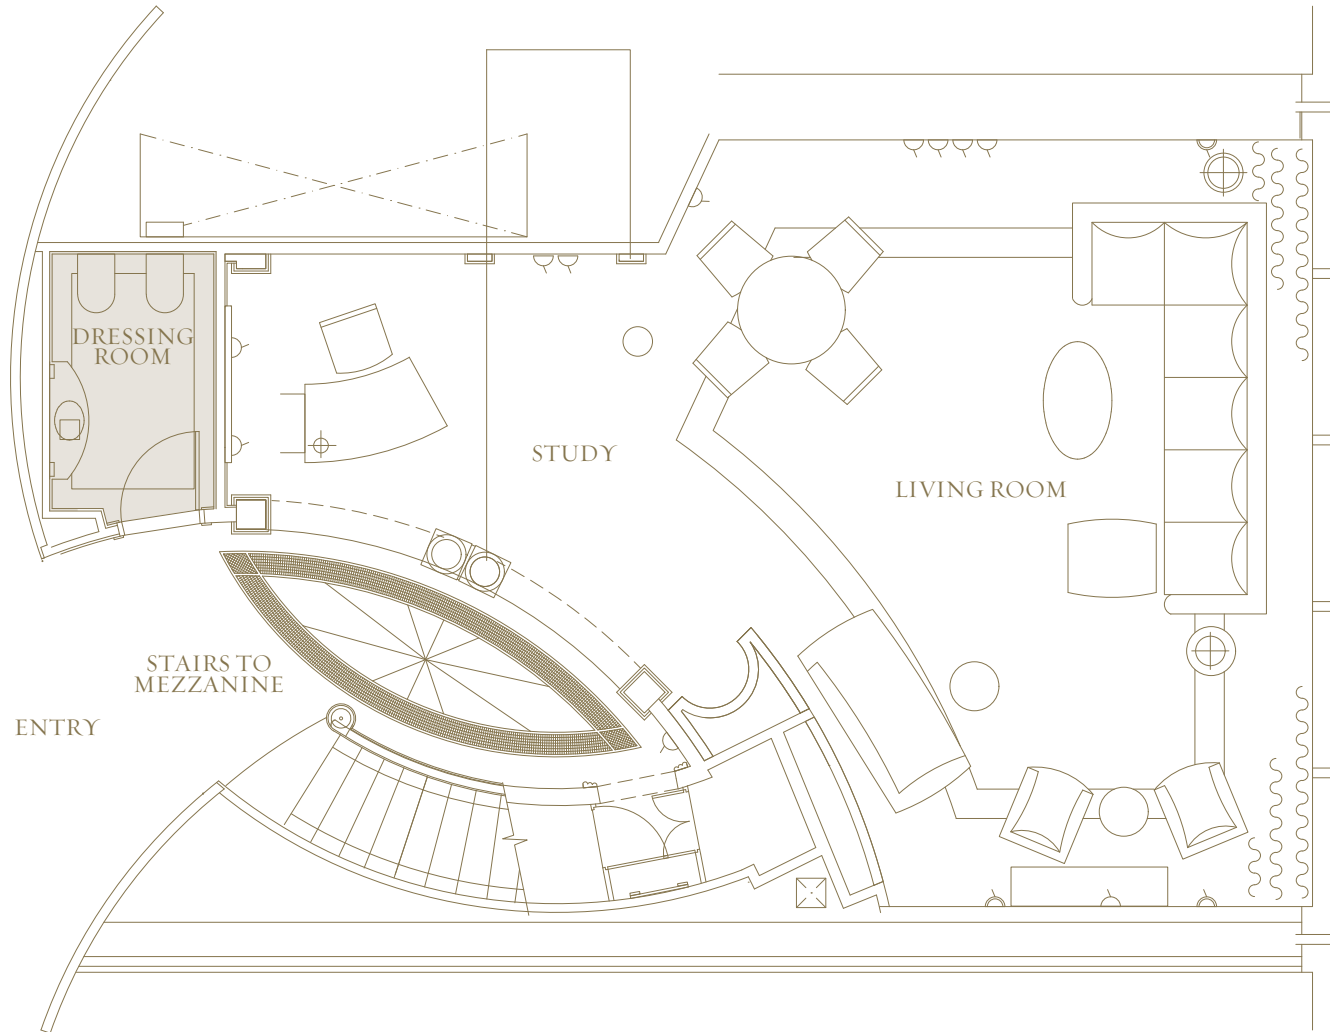

DELUXE MARINA SUITE

Ground Floor - Total Suite Area 170 sqm

DELUXE MARINA SUITE

Mezzanine Floor - Total Suite Area 170 sqm