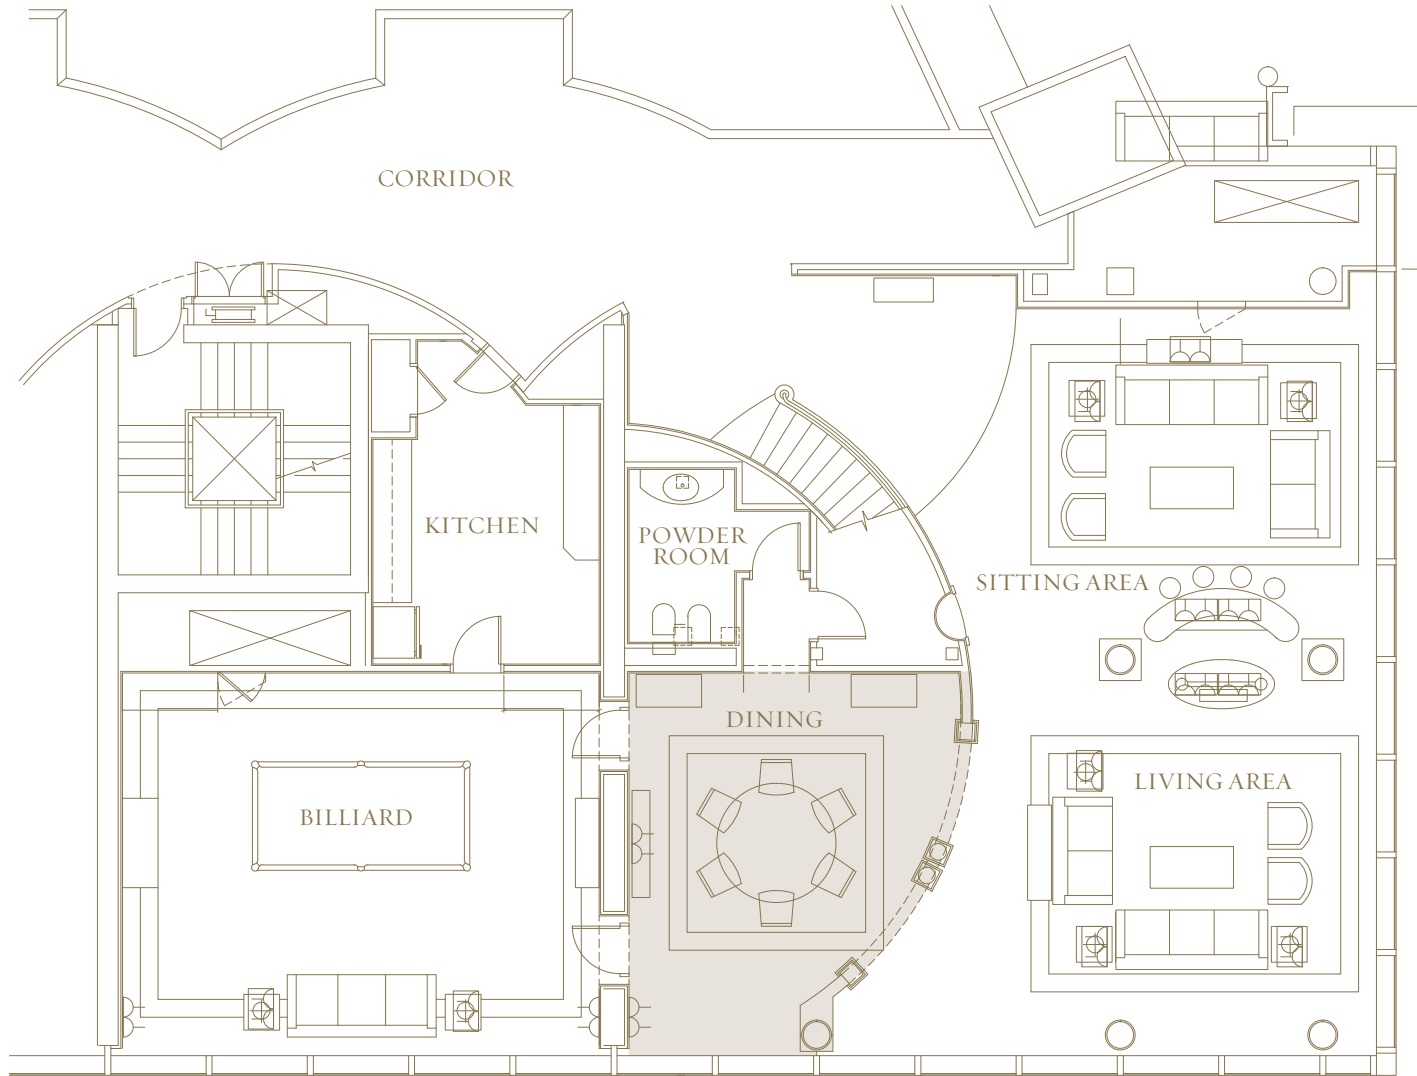

CLUB SUITE

Ground Floor - Total Suite Area 330 sqm

CLUB SUITE

Mezzanine Floor - Total Suite Area 330 sqm