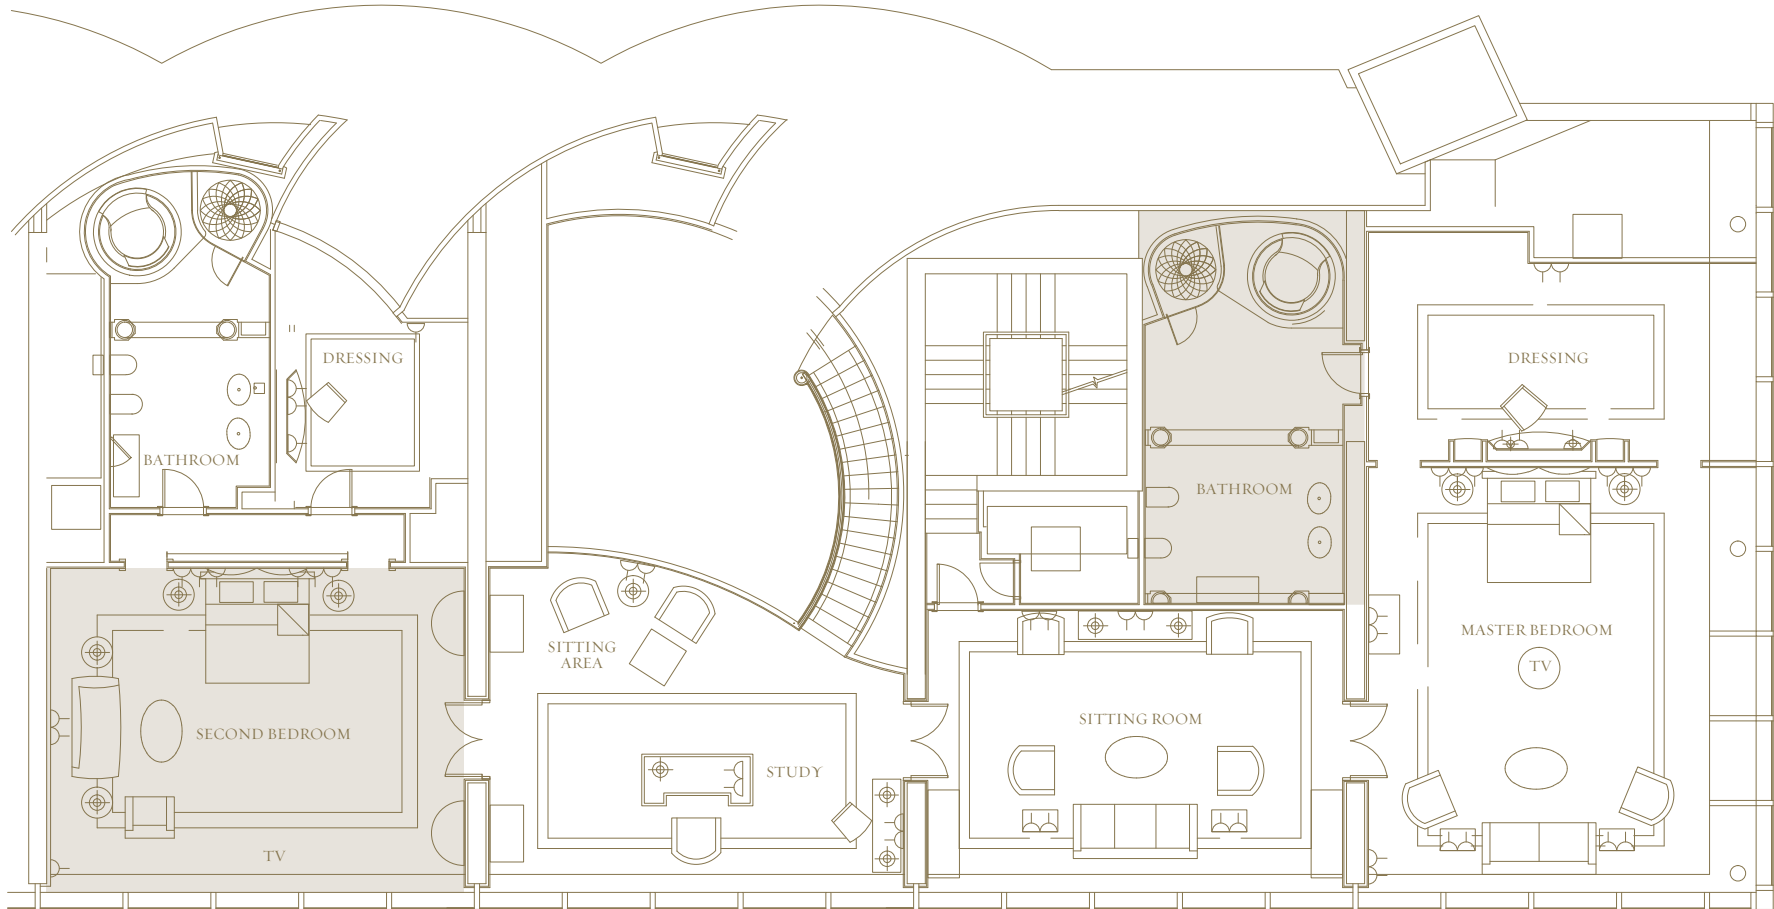

BURJ THREE BEDROOM FAMILY SUITE

Ground Floor - Total Suite Area 670 sqm

BURJ THREE BEDROOM FAMILY SUITE

Mezzanine Floor - Total Suite Area 670 sqm