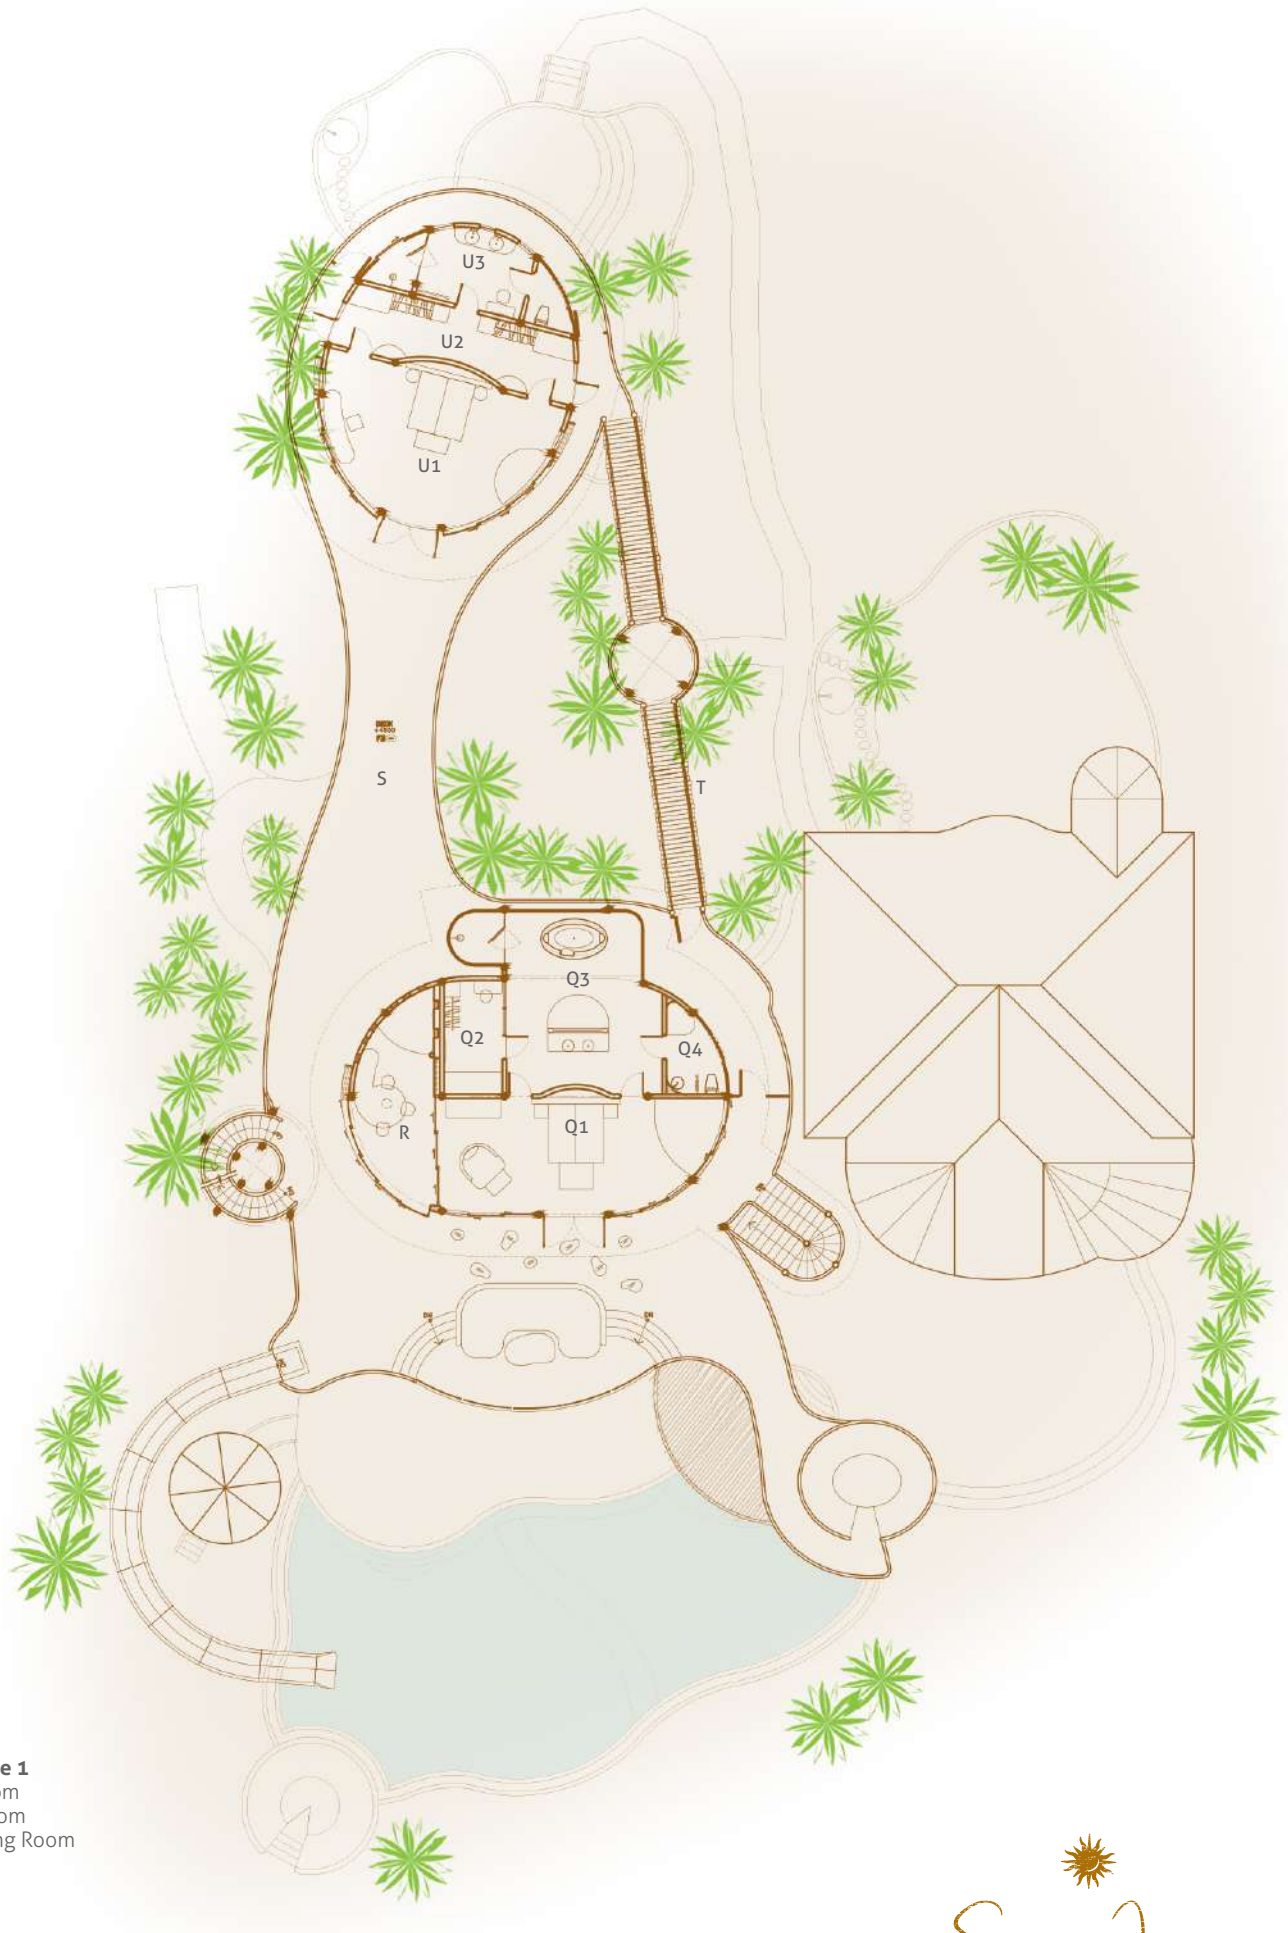

Villa 34 Ground Floor

- A Entrance
- B TV Lounge
- C Dining Area
- D Kitchen
- E Chocolate Room
- F Wine Cellar
- G Storage
- H Pool Deck
- I Pool
- J Children's Pool
- K Sunken Seating
- L Children's Tree House
- M Slide
- N Uncovered Sunken Seating
- O Master Suite**
 - O1 Bedroom
 - O2 Master Bathroom
 - O3 Dressing Room
 - O4 Outdoor Shower
- P Relaxation Area**
 - P1 Gym
 - P2 Daybed
 - P3 Outdoor Shower
 - P4 Steam Room
 - P5 Sauna
 - P6 Toilet

Villa 34
First Floor

- Q Guest Suite 1**
 Q1 Bedroom
 Q2 Bathroom
 Q3 Dressing Room
 Q4 Toilet
- R** Library
- S** Deck
- T** Rope Bridge
- U Guest Suite 2**
 U1 Bedroom
 U2 Dressing Room
 U3 Bathroom