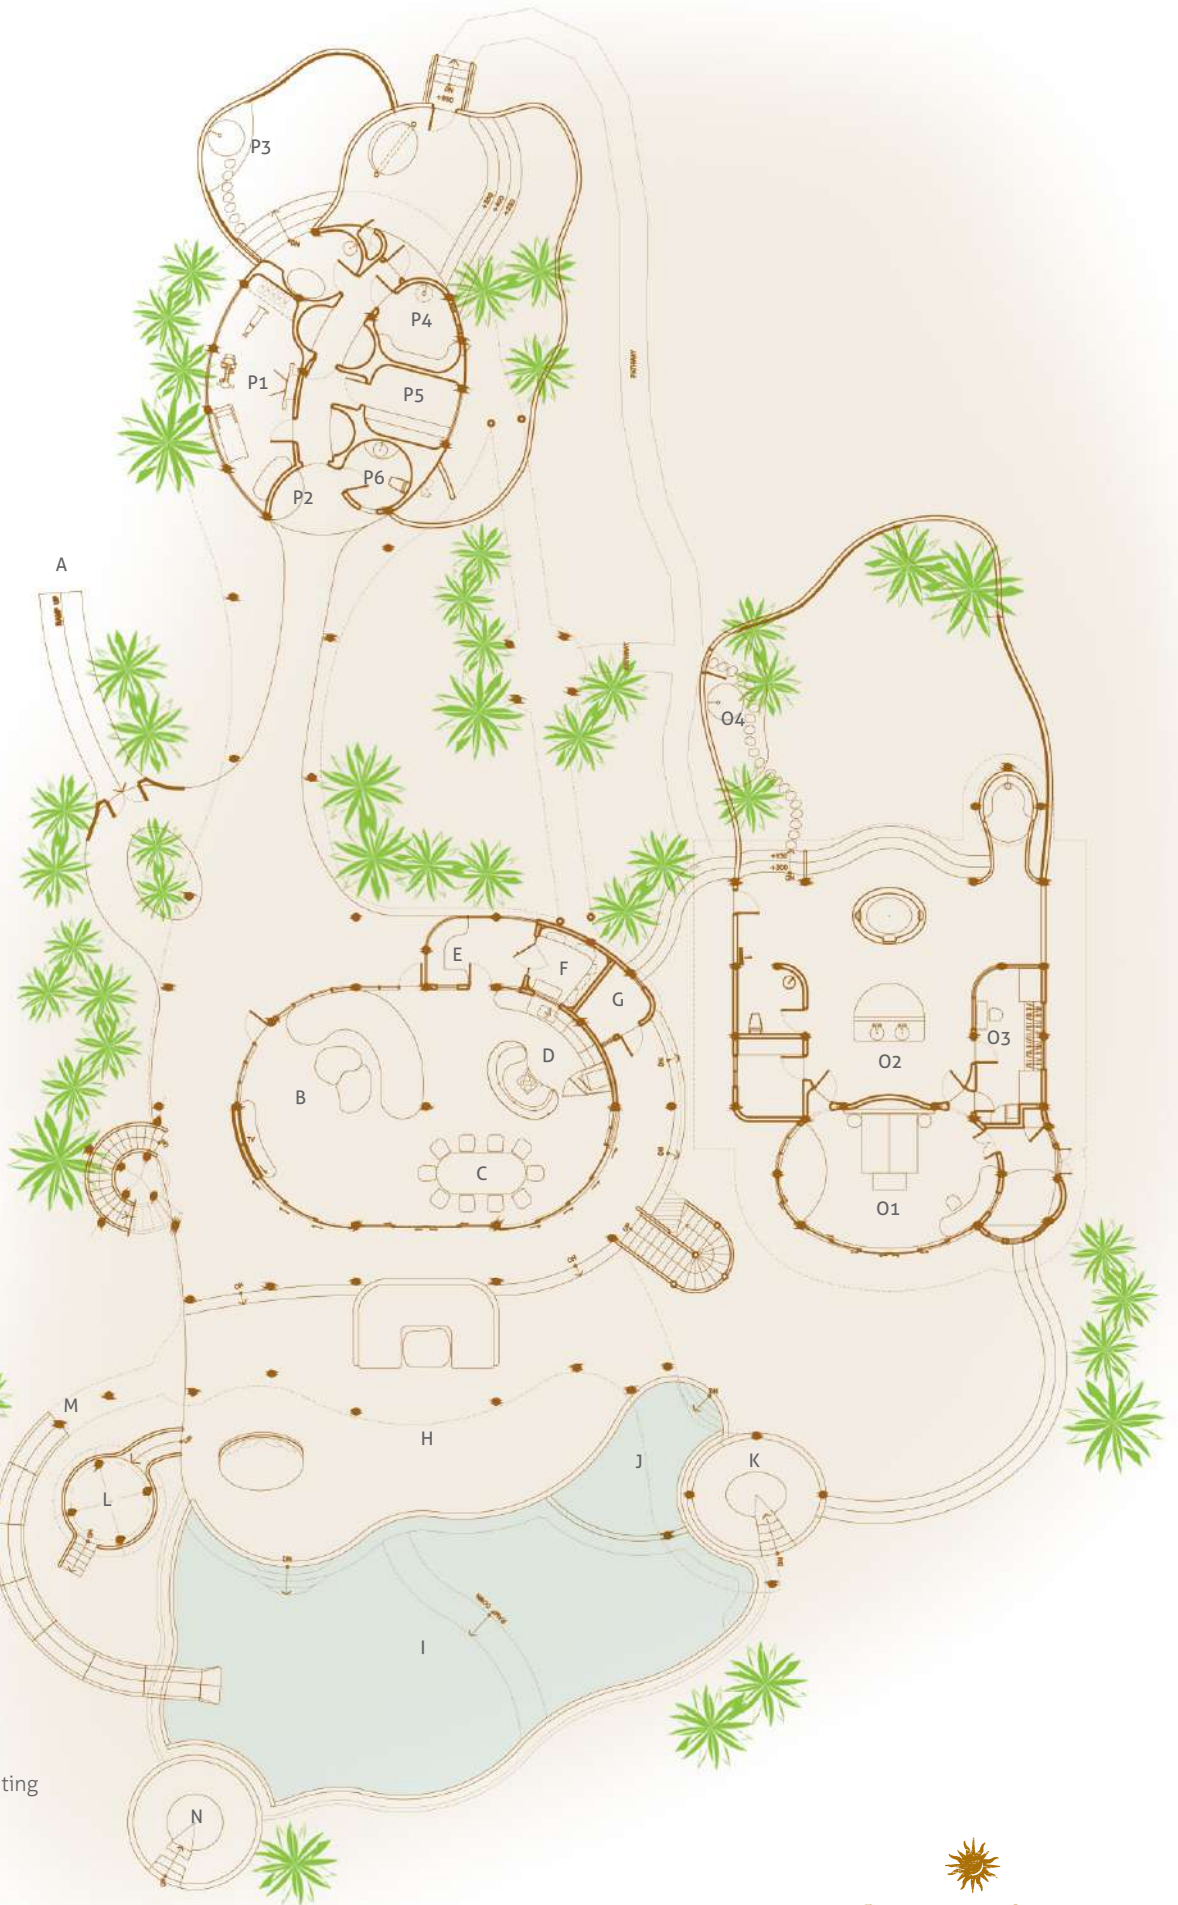

Villa 34 Ground Floor

- A Entrance
- B TV Lounge
- C Dining Area
- D Kitchen
- E Chocolate Room
- F Wine Cellar
- G Storage
- H Pool Deck
- I Pool
- J Children's Pool
- K Sunken Seating
- L Children's Tree House
- M Slide
- N Uncovered Sunken Seating
- O Master Suite**
 - O1 Bedroom
 - O2 Master Bathroom
 - O3 Dressing Room
 - O4 Outdoor Shower
- P Relaxation Area**
 - P1 Gym
 - P2 Daybed
 - P3 Outdoor Shower
 - P4 Steam Room
 - P5 Sauna
 - P6 Toilet

Villa 34
First Floor

- Q Guest Suite 1**
 Q1 Bedroom
 Q2 Bathroom
 Q3 Dressing Room
 Q4 Toilet
- R** Library
- S** Deck
- T** Rope Bridge
- U Guest Suite 2**
 U1 Bedroom
 U2 Dressing Room
 U3 Bathroom