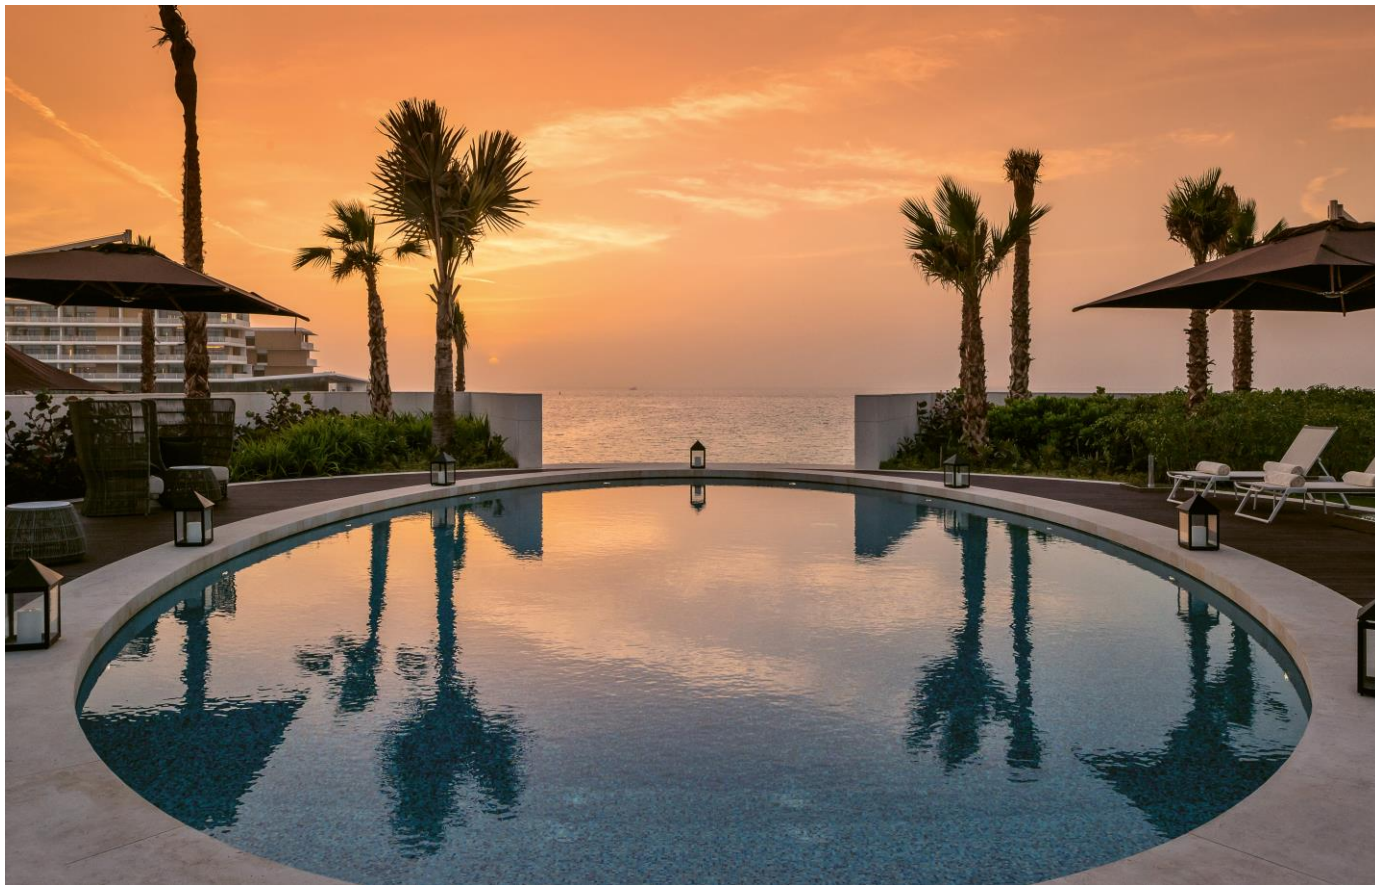

THE BVLGARI VILLA – SWIMMING-POOL