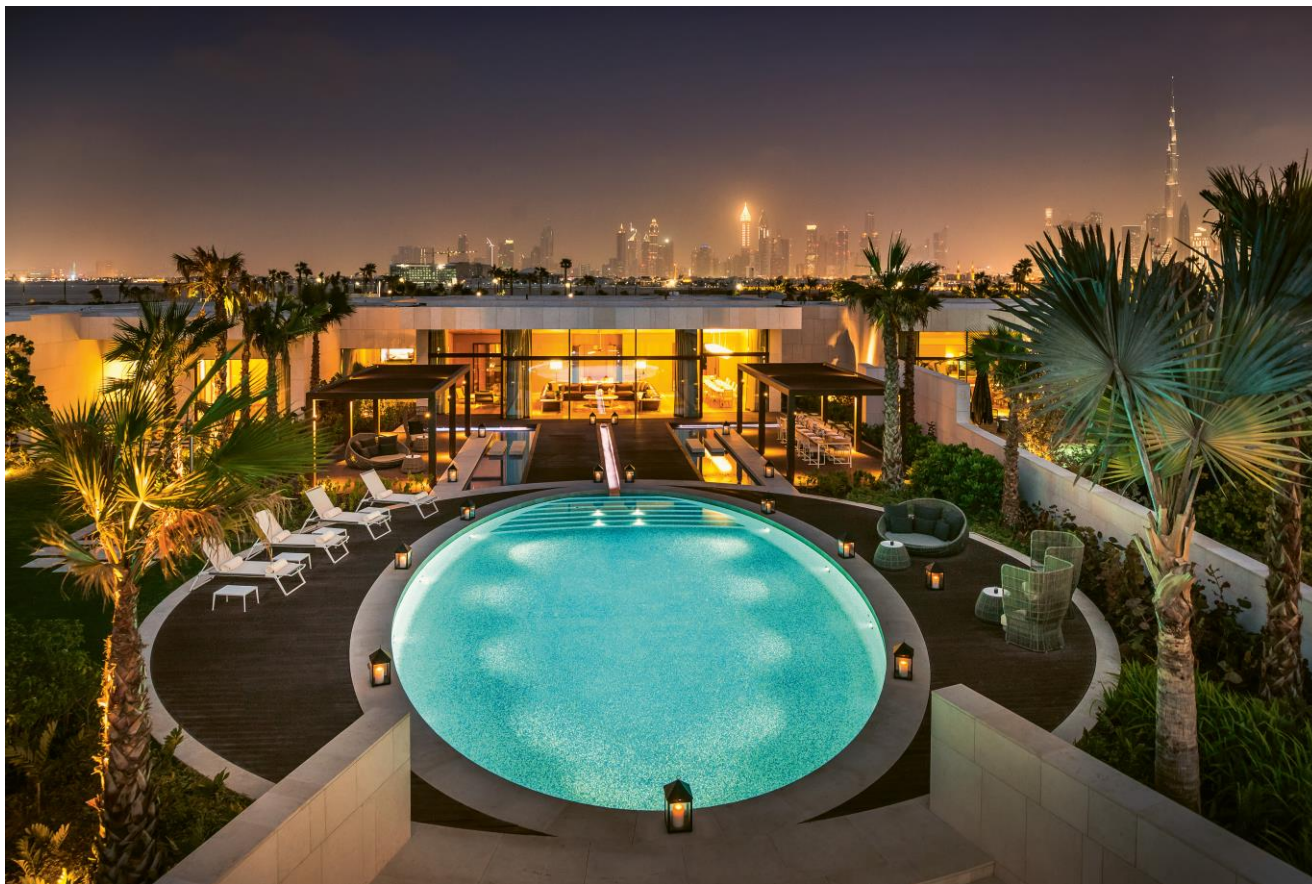

THE BVLGARI VILLA – SWIMMING-POOL