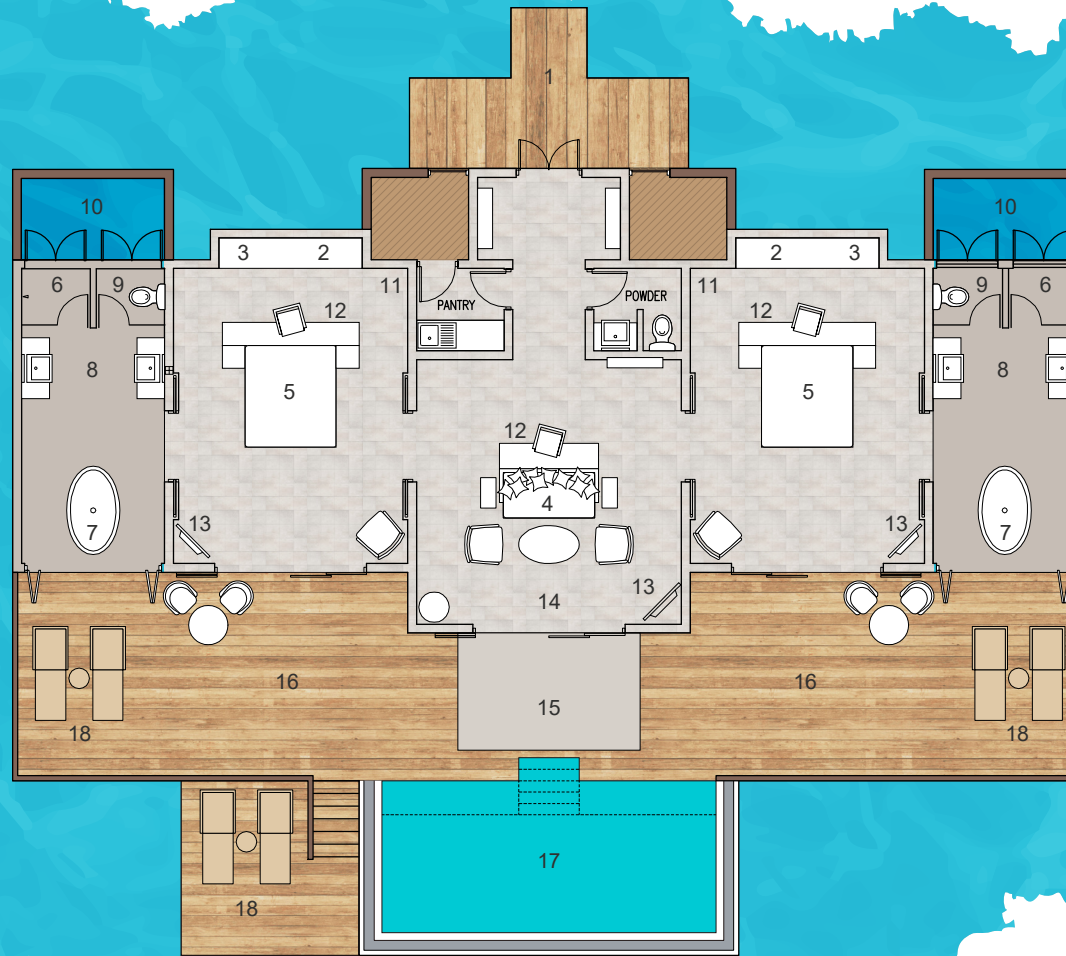

# KING OCEAN SUITE

- |            |                |             |             |
|------------|----------------|-------------|-------------|
| 1 Entrance | 6 Shower       | 11 Mini-bar | 16 Sun Deck |
| 2 Wardrobe | 7 Bath Tub     | 12 Desk     | 17 Pool     |
| 3 Dresser  | 8 Vanity       | 13 TV       | 18 Sun Bed  |
| 4 Day Bed  | 9 WC           | 14 Sitting  |             |
| 5 Bed      | 10 Water Court | 15 Veranda  |             |