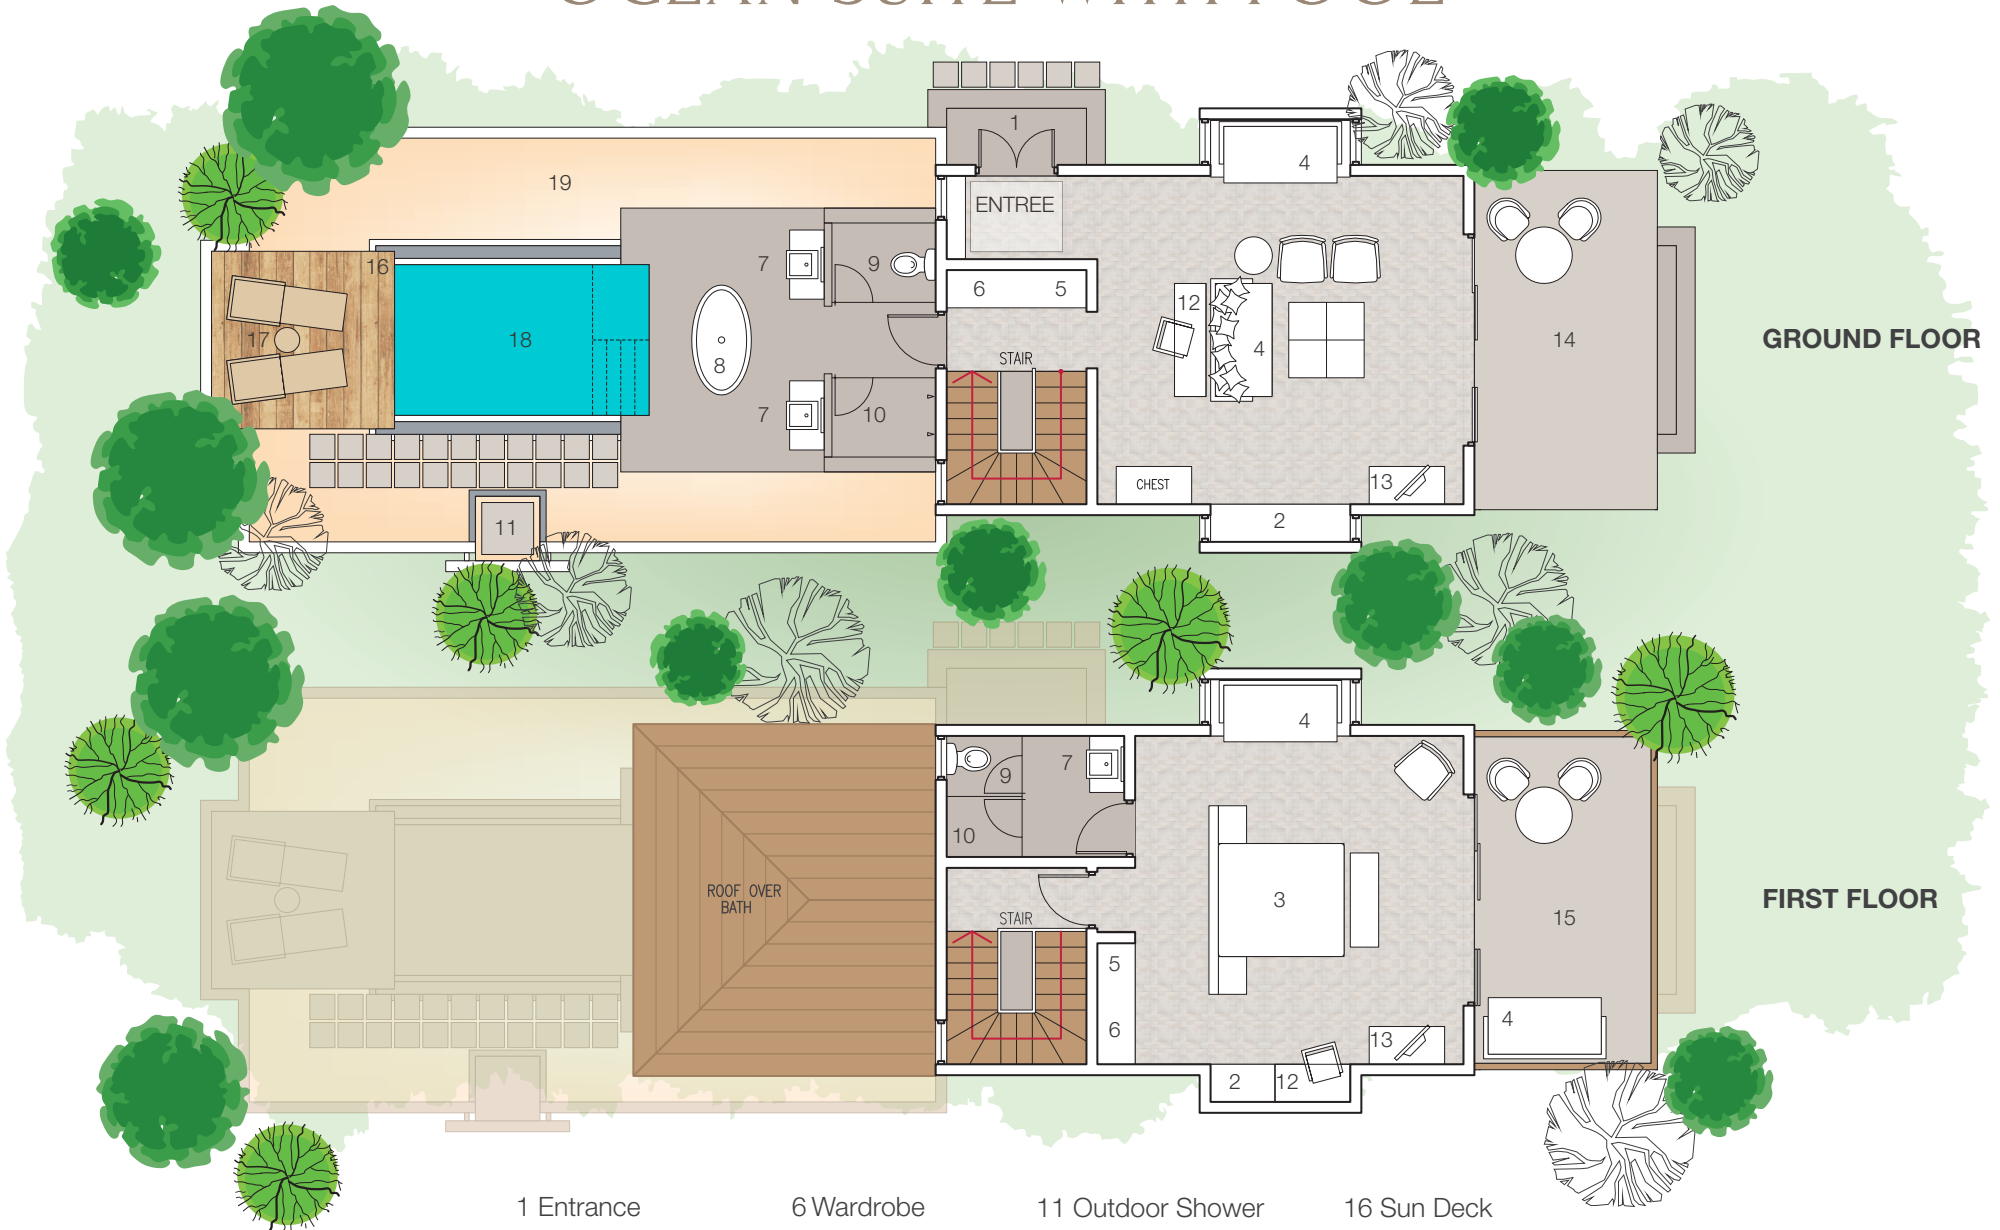

# OCEAN SUITE WITH POOL

**GROUND FLOOR**

**FIRST FLOOR**

- 1 Entrance
- 2 Mini Bar
- 3 Bed
- 4 Daybed
- 5 Dresser

- 6 Wardrobe
- 7 Vanity
- 8 Bath Tub
- 9 WC
- 10 Shower

- 11 Outdoor Shower
- 12 Desk
- 13 TV
- 14 Veranda
- 15 Balcony

- 16 Sun Deck
- 17 Sun Bed
- 18 Pool
- 19 Courtyard