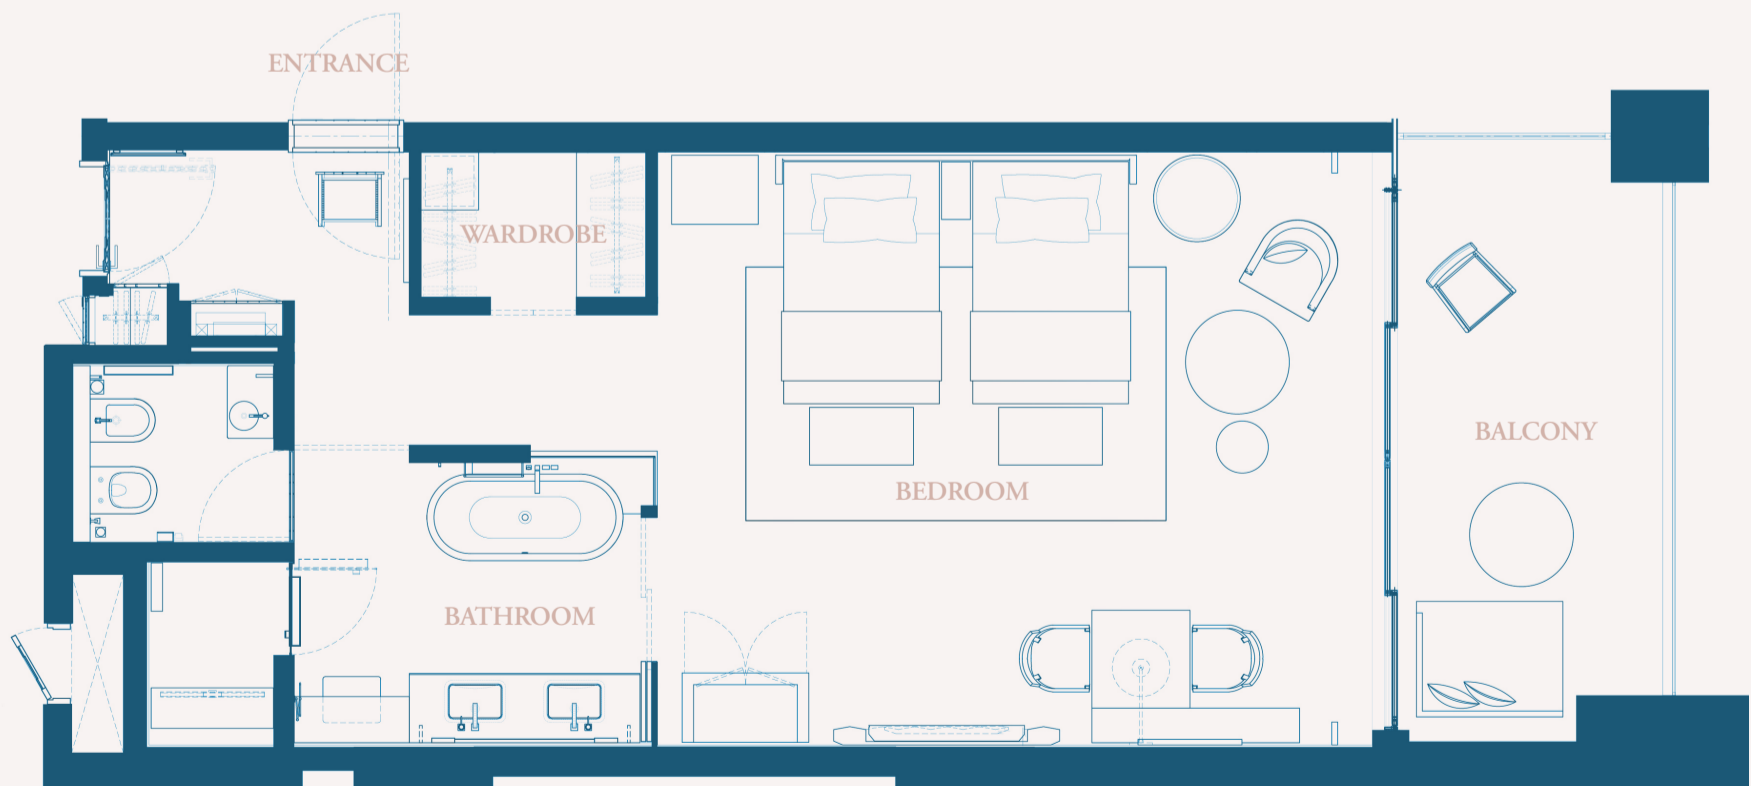

DELUXE SKYLINE VIEW ROOM KING BED

Connects to the Deluxe Skyline View Double Room
or the Superior Double Room

53 Sqm / 570 Sqf

DELUXE SKYLINE VIEW ROOM DOUBLE BEDS

Connects to the Mandarin Panoramic View Room
or the Deluxe Skyline View Room King Bed

53 Sqm / 570 Sqf