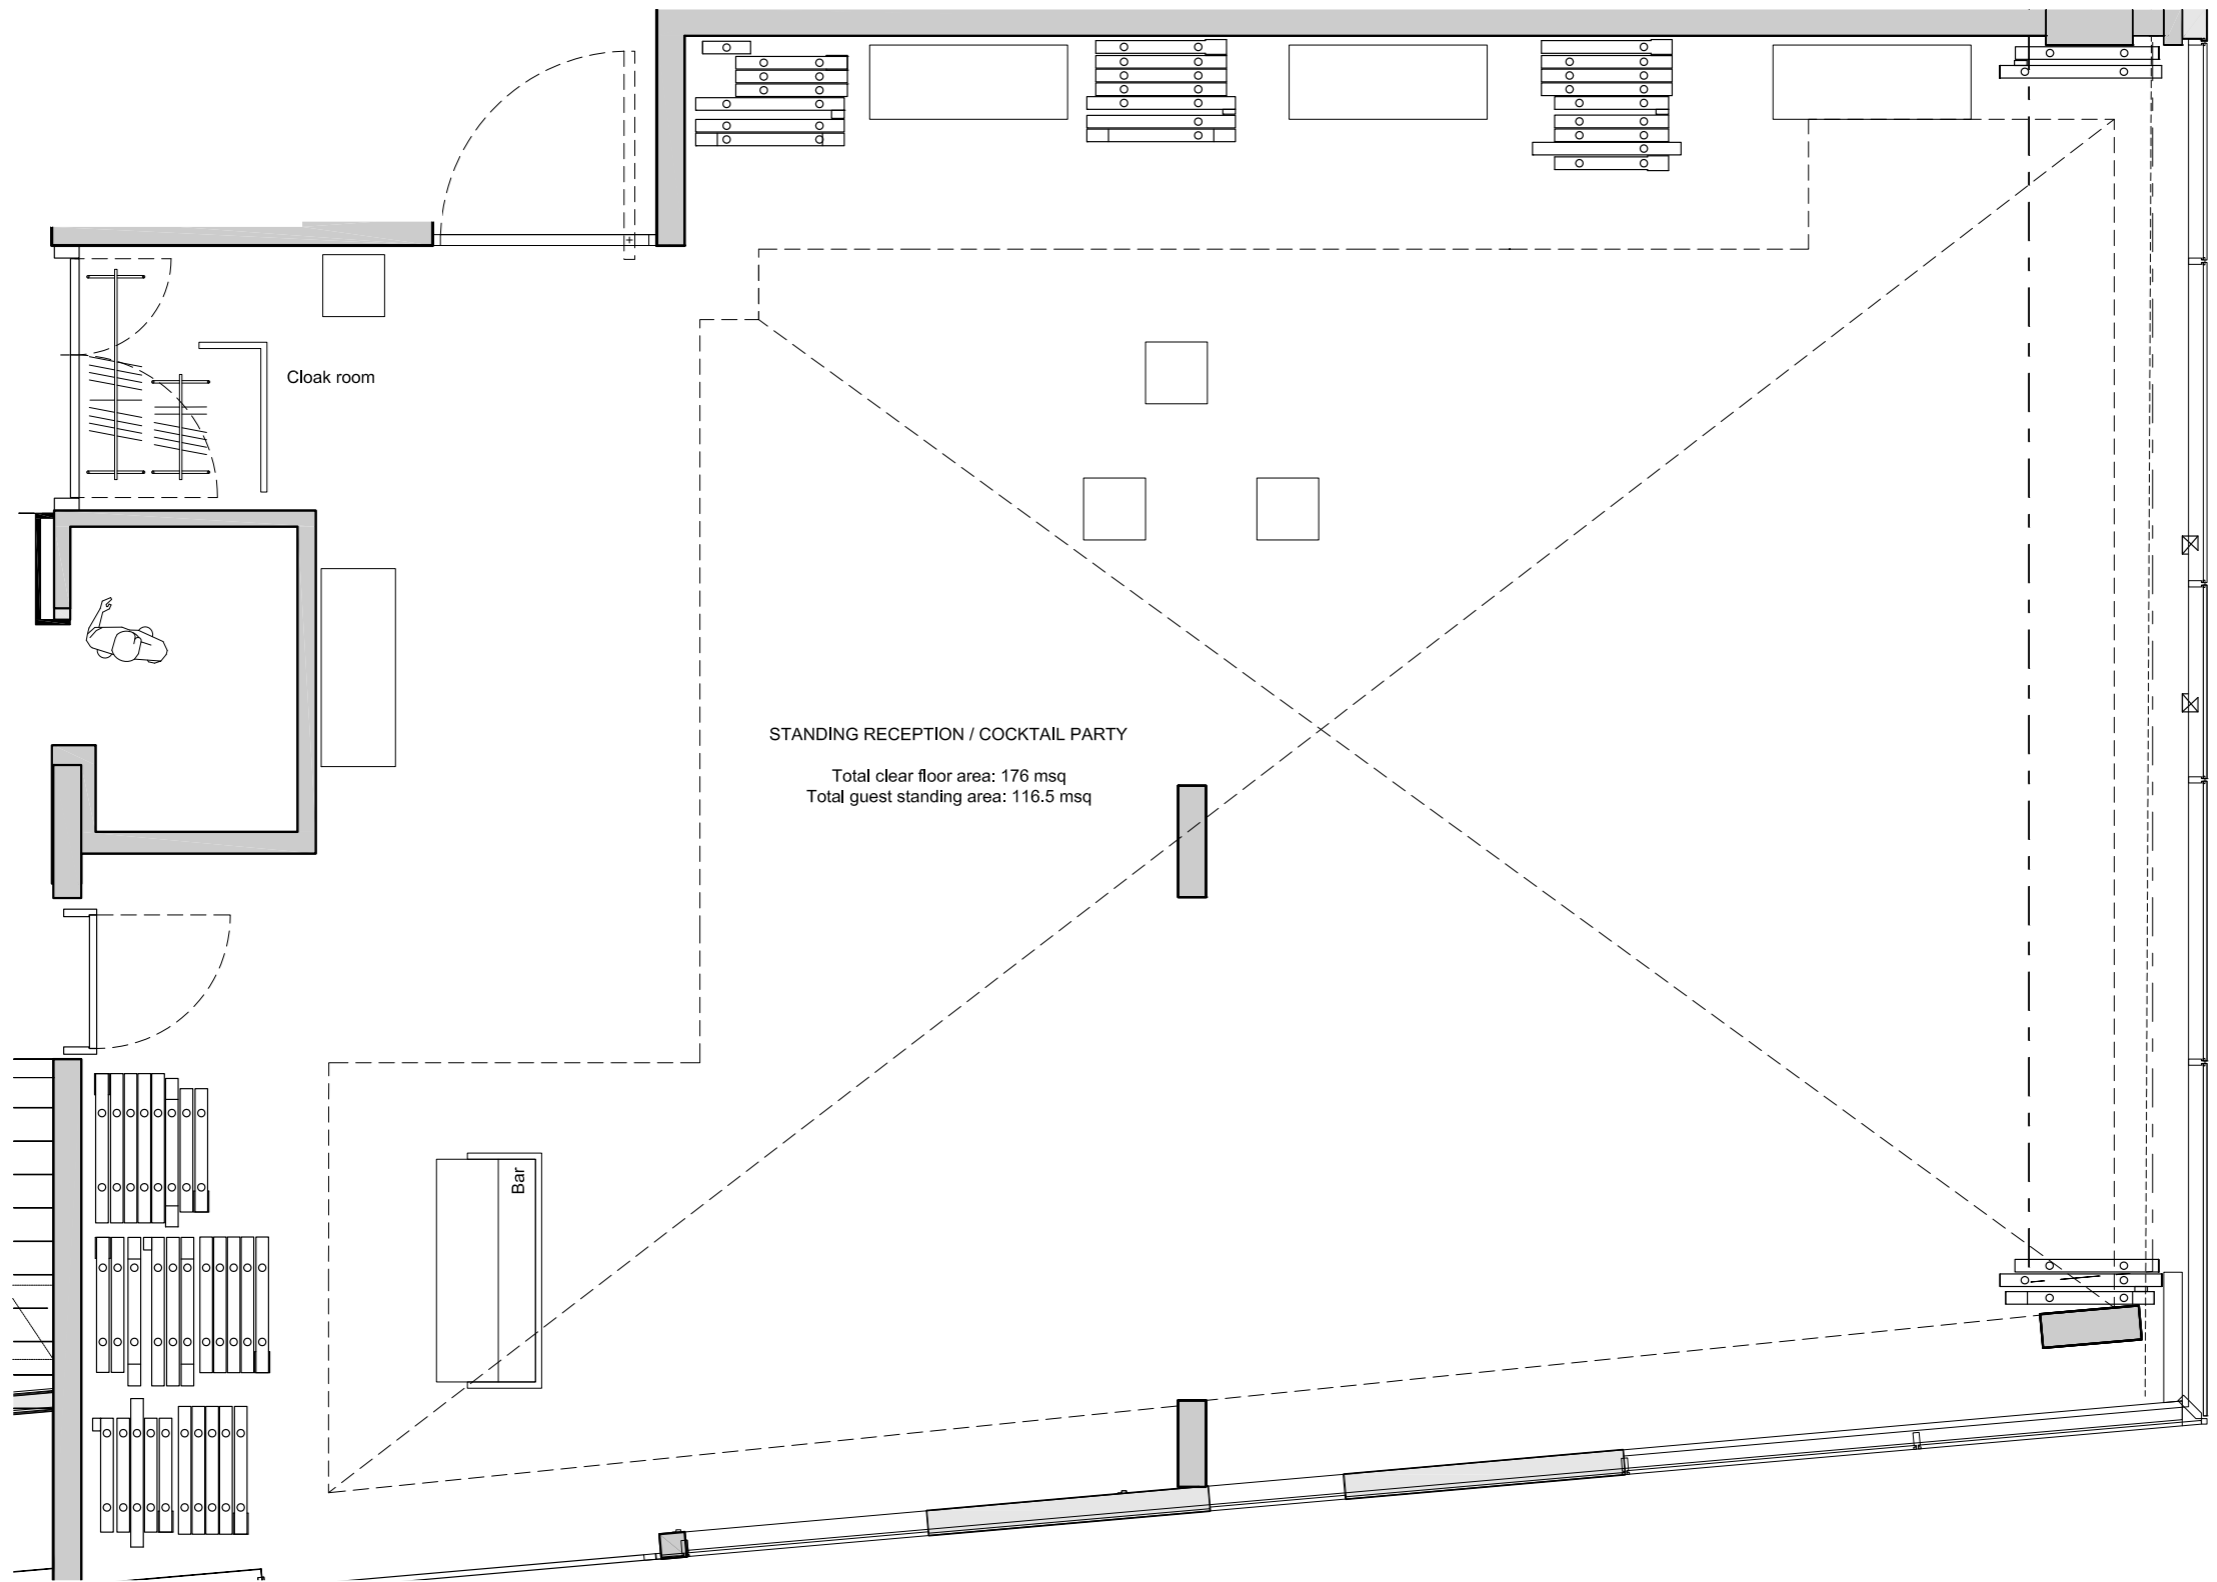

BOOKING ENQUIRIES
events-shoreditch@nobuhotels.com

KAIJŌ EVENTS SPACE

SPACE NAME	SPACE SIZE (SQM)	BOARDROOM	PRIVATE DINING	BANQUET	THEATRE	U-SHAPE	COCKTAIL RECEPTION
KAIJŌ	178	40	120	120	87	30	200
ICHI	15	6	14				
NI	15	6	14				
SAN	22	8	20				
GO	26	9	20				
ROKU	20	8	14				
NANA	21	10	14				
NOBU RESTAURANT	203		240				
SEMI PRIVATE DINING ROOM	25		18				
SUSHI COUNTER	11		10				
NOBU TERRACE 1	32		15				
NOBU TERRACE 2	15		8				
NOBU TERRACE 3	22		10				
NOBU TERRACE 4 (UPPER TERRACE)	43		43				

CABARET / CLUB
LAYOUT
Total clear floor area:
176 msq

NOBU HOTEL
SHOREDITCH

Celebrate with us
WEDDINGS
AVAILABLE EARLY 2018