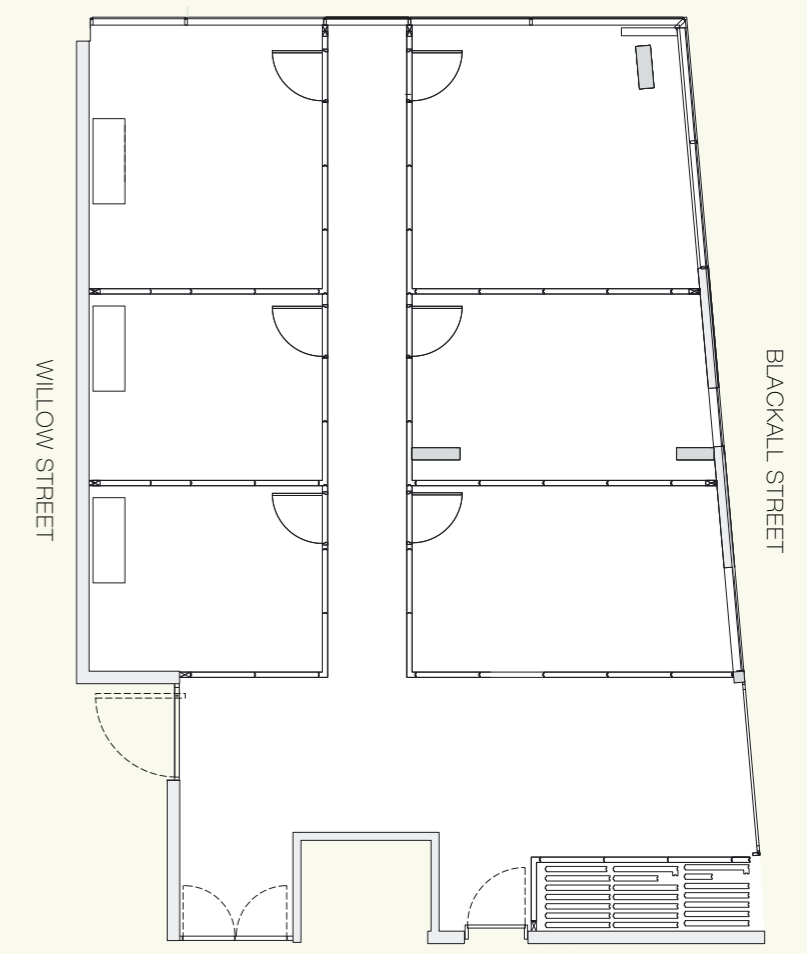

NOBU HOTEL
SHOREDITCH

Celebrate with us

KAIJŌ
EVENTS SPACE

Located on the ground floor, our dynamic events space Kaijō benefits from natural daylight and private access from the street.

The flexibility of the space offers up to 6 different room options over 178 square meters. It is the perfect place to organise any type of meeting or social event, with the unique added value of serving Nobu's iconic cuisine.

BOOKING ENQUIRIES
events-shoreditch@nobuhotels.com

KAIJŌ EVENTS SPACE

SPACE NAME	SPACE SIZE (SQM)	BOARDROOM	PRIVATE DINING	BANQUET	THEATRE	U-SHAPE	COCKTAIL RECEPTION
KAIJŌ	178	40	120	120	87	30	200
ICHI	15	6	14				
NI	15	6	14				
SAN	22	8	20				
GO	26	9	20				
ROKU	20	8	14				
NANA	21	10	14				
NOBU RESTAURANT	203		240				
SEMI PRIVATE DINING ROOM	25		18				
SUSHI COUNTER	11		10				
NOBU TERRACE 1	32		15				
NOBU TERRACE 2	15		8				
NOBU TERRACE 3	22		10				
NOBU TERRACE 4 (UPPER TERRACE)	43		43				