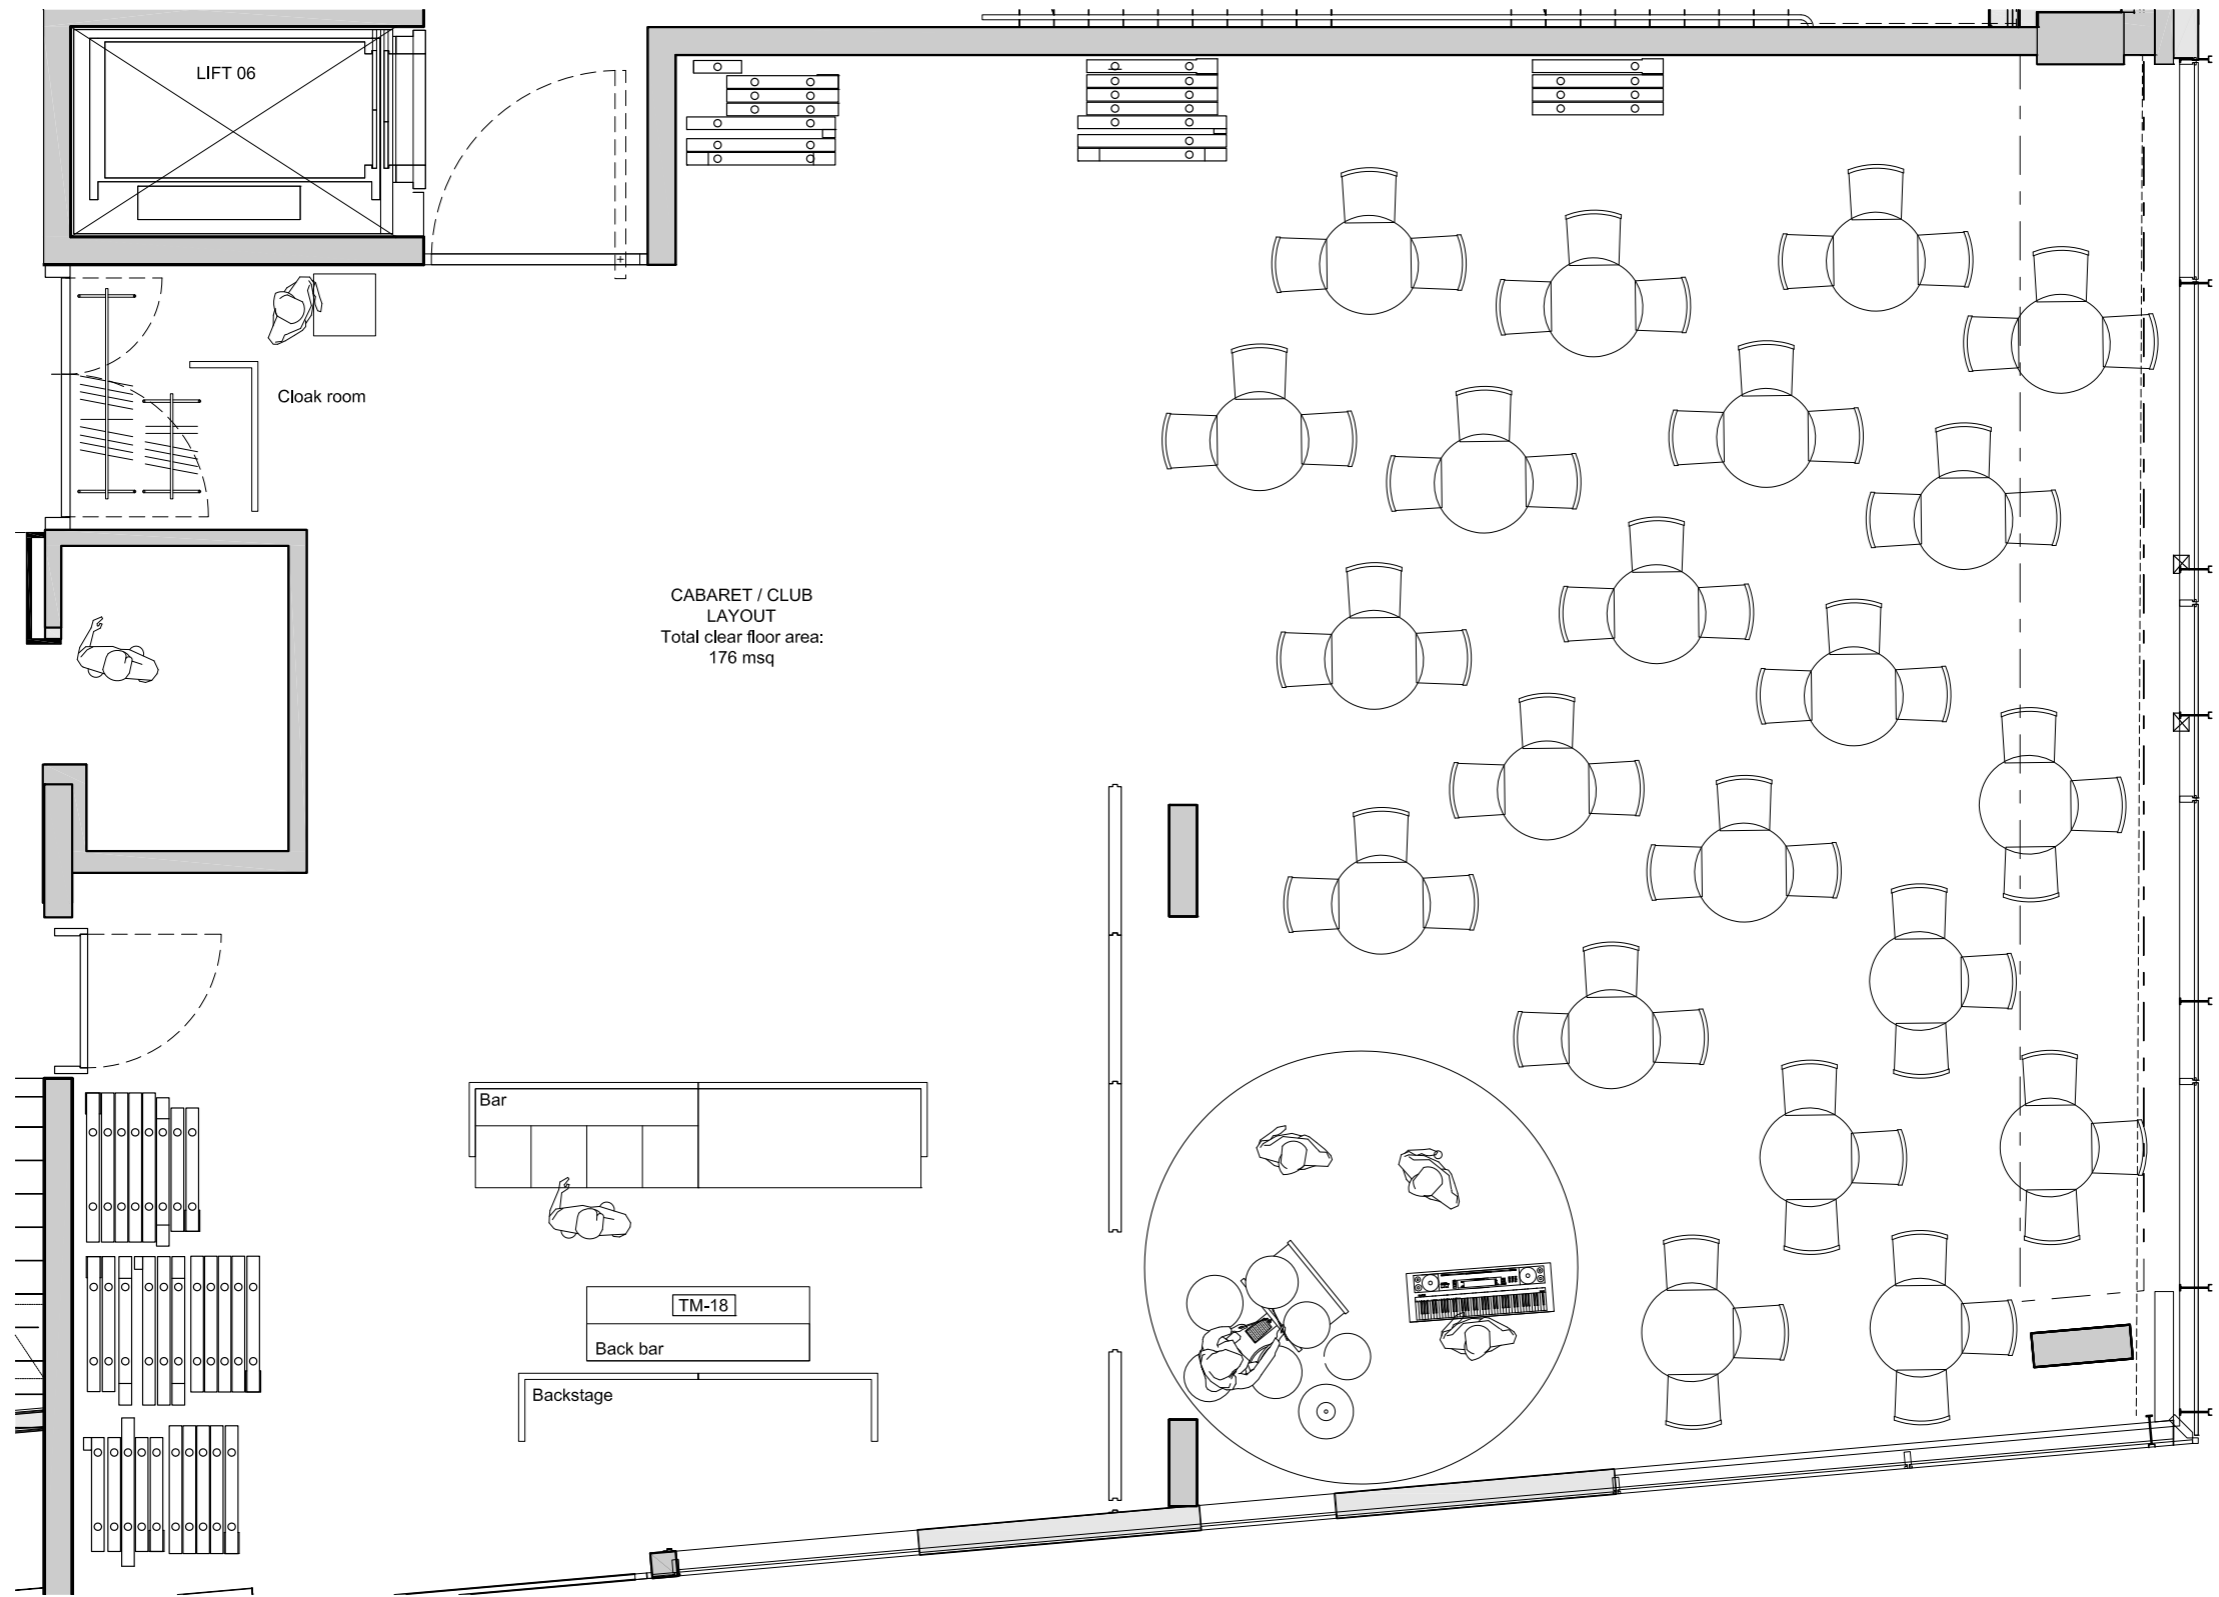

NOBU HOTEL
SHOREDITCH

Celebrate with us

KAIJŌ
EVENTS SPACE

Located on the ground floor, our dynamic events space Kaijō benefits from natural daylight and private access from the street.

The flexibility of the space offers up to 6 different room options over 178 square meters. It is the perfect place to organise any type of meeting or social event, with the unique added value of serving Nobu's iconic cuisine.

BOOKING ENQUIRIES
events-shoreditch@nobuhotels.com

KAIJŌ EVENTS SPACE

SPACE NAME	SPACE SIZE (SQM)	BOARDROOM	PRIVATE DINING	BANQUET	THEATRE	U-SHAPE	COCKTAIL RECEPTION
KAIJŌ	178	40	120	120	87	30	200
ICHI	15	6	14				
NI	15	6	14				
SAN	22	8	20				
GO	26	9	20				
ROKU	20	8	14				
NANA	21	10	14				
NOBU RESTAURANT	203		240				
SEMI PRIVATE DINING ROOM	25		18				
SUSHI COUNTER	11		10				
NOBU TERRACE 1	32		15				
NOBU TERRACE 2	15		8				
NOBU TERRACE 3	22		10				
NOBU TERRACE 4 (UPPER TERRACE)	43		43				

CABARET / CLUB
LAYOUT
Total clear floor area:
176 msq

NOBU HOTEL
SHOREDITCH

Celebrate with us
WEDDINGS
AVAILABLE EARLY 2018