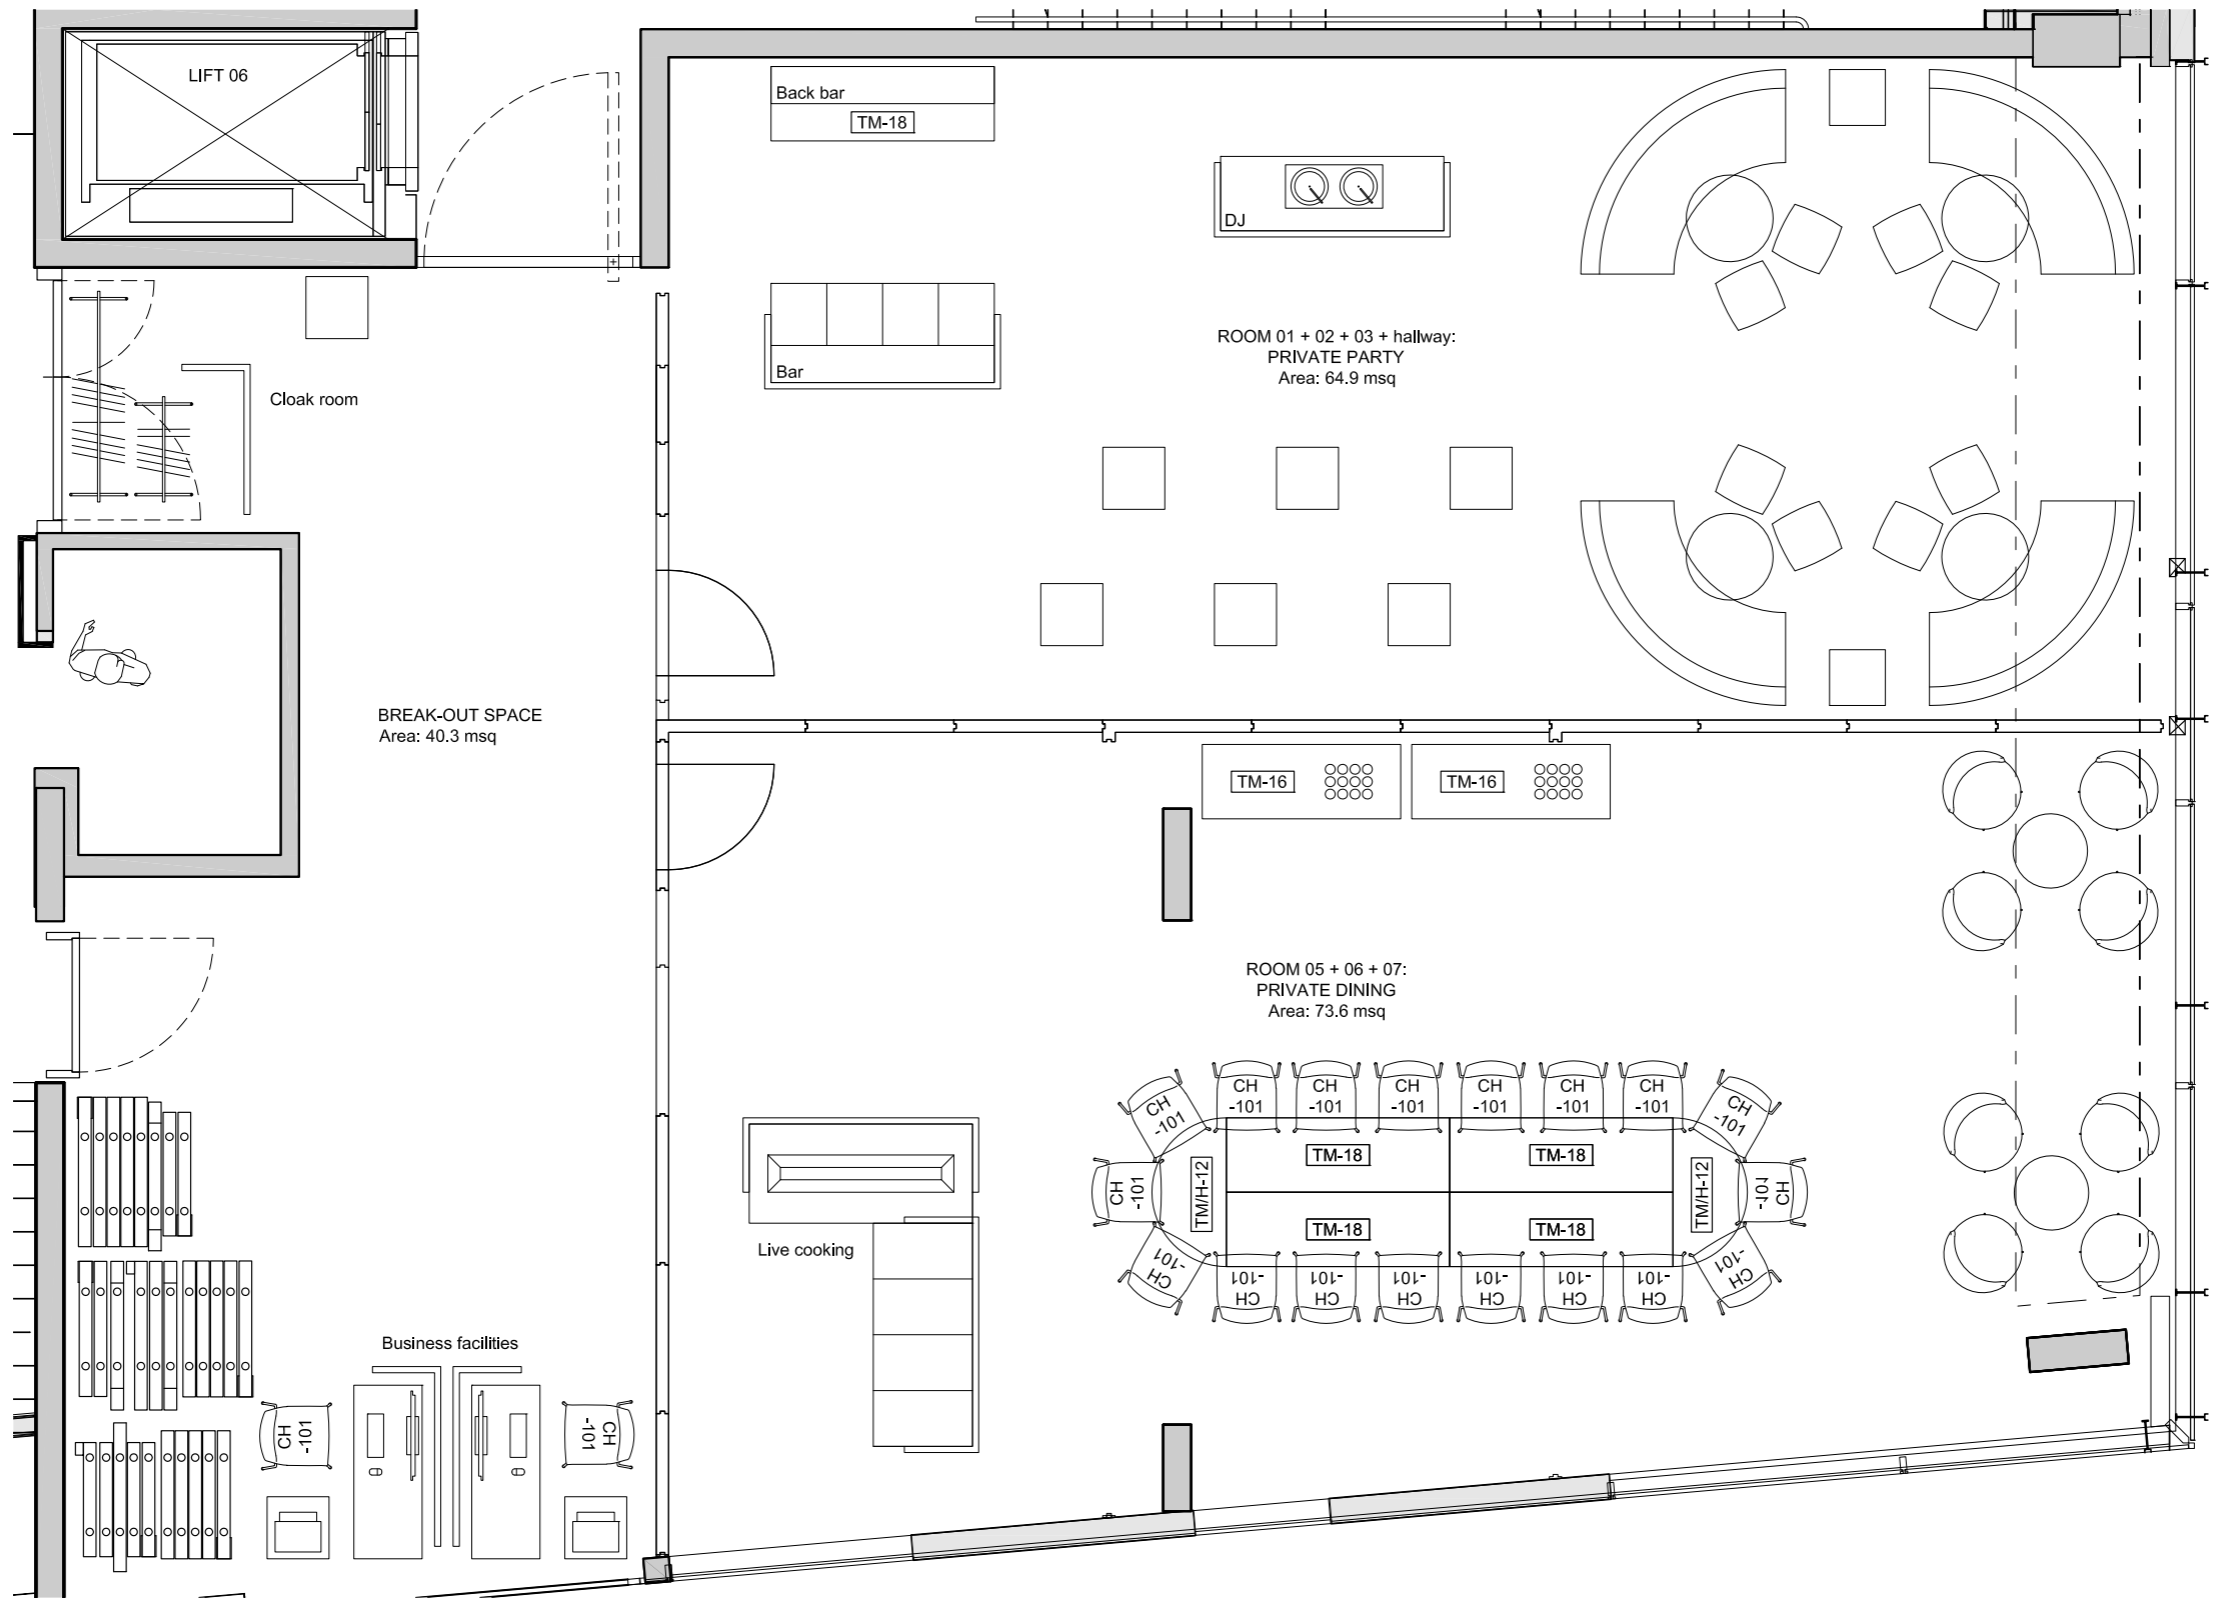

NOBU HOTEL
SHOREDITCH

Celebrate with us

KAIJŌ
EVENTS SPACE

Located on the ground floor, our dynamic events space Kaijō benefits from natural daylight and private access from the street.

The flexibility of the space offers up to 6 different room options over 178 square meters. It is the perfect place to organise any type of meeting or social event, with the unique added value of serving Nobu's iconic cuisine.

BOOKING ENQUIRIES
events-shoreditch@nobuhotels.com

KAIJŌ EVENTS SPACE

SPACE NAME	SPACE SIZE (SQM)	BOARDROOM	PRIVATE DINING	BANQUET	THEATRE	U-SHAPE	COCKTAIL RECEPTION
KAIJŌ	178	40	120	120	87	30	200
ICHI	15	6	14				
NI	15	6	14				
SAN	22	8	20				
GO	26	9	20				
ROKU	20	8	14				
NANA	21	10	14				
NOBU RESTAURANT	203		240				
SEMI PRIVATE DINING ROOM	25		18				
SUSHI COUNTER	11		10				
NOBU TERRACE 1	32		15				
NOBU TERRACE 2	15		8				
NOBU TERRACE 3	22		10				
NOBU TERRACE 4 (UPPER TERRACE)	43		43				

CABARET / CLUB
LAYOUT
Total clear floor area:
176 msq

NOBU HOTEL
SHOREDITCH

Celebrate with us
WEDDINGS
AVAILABLE EARLY 2018