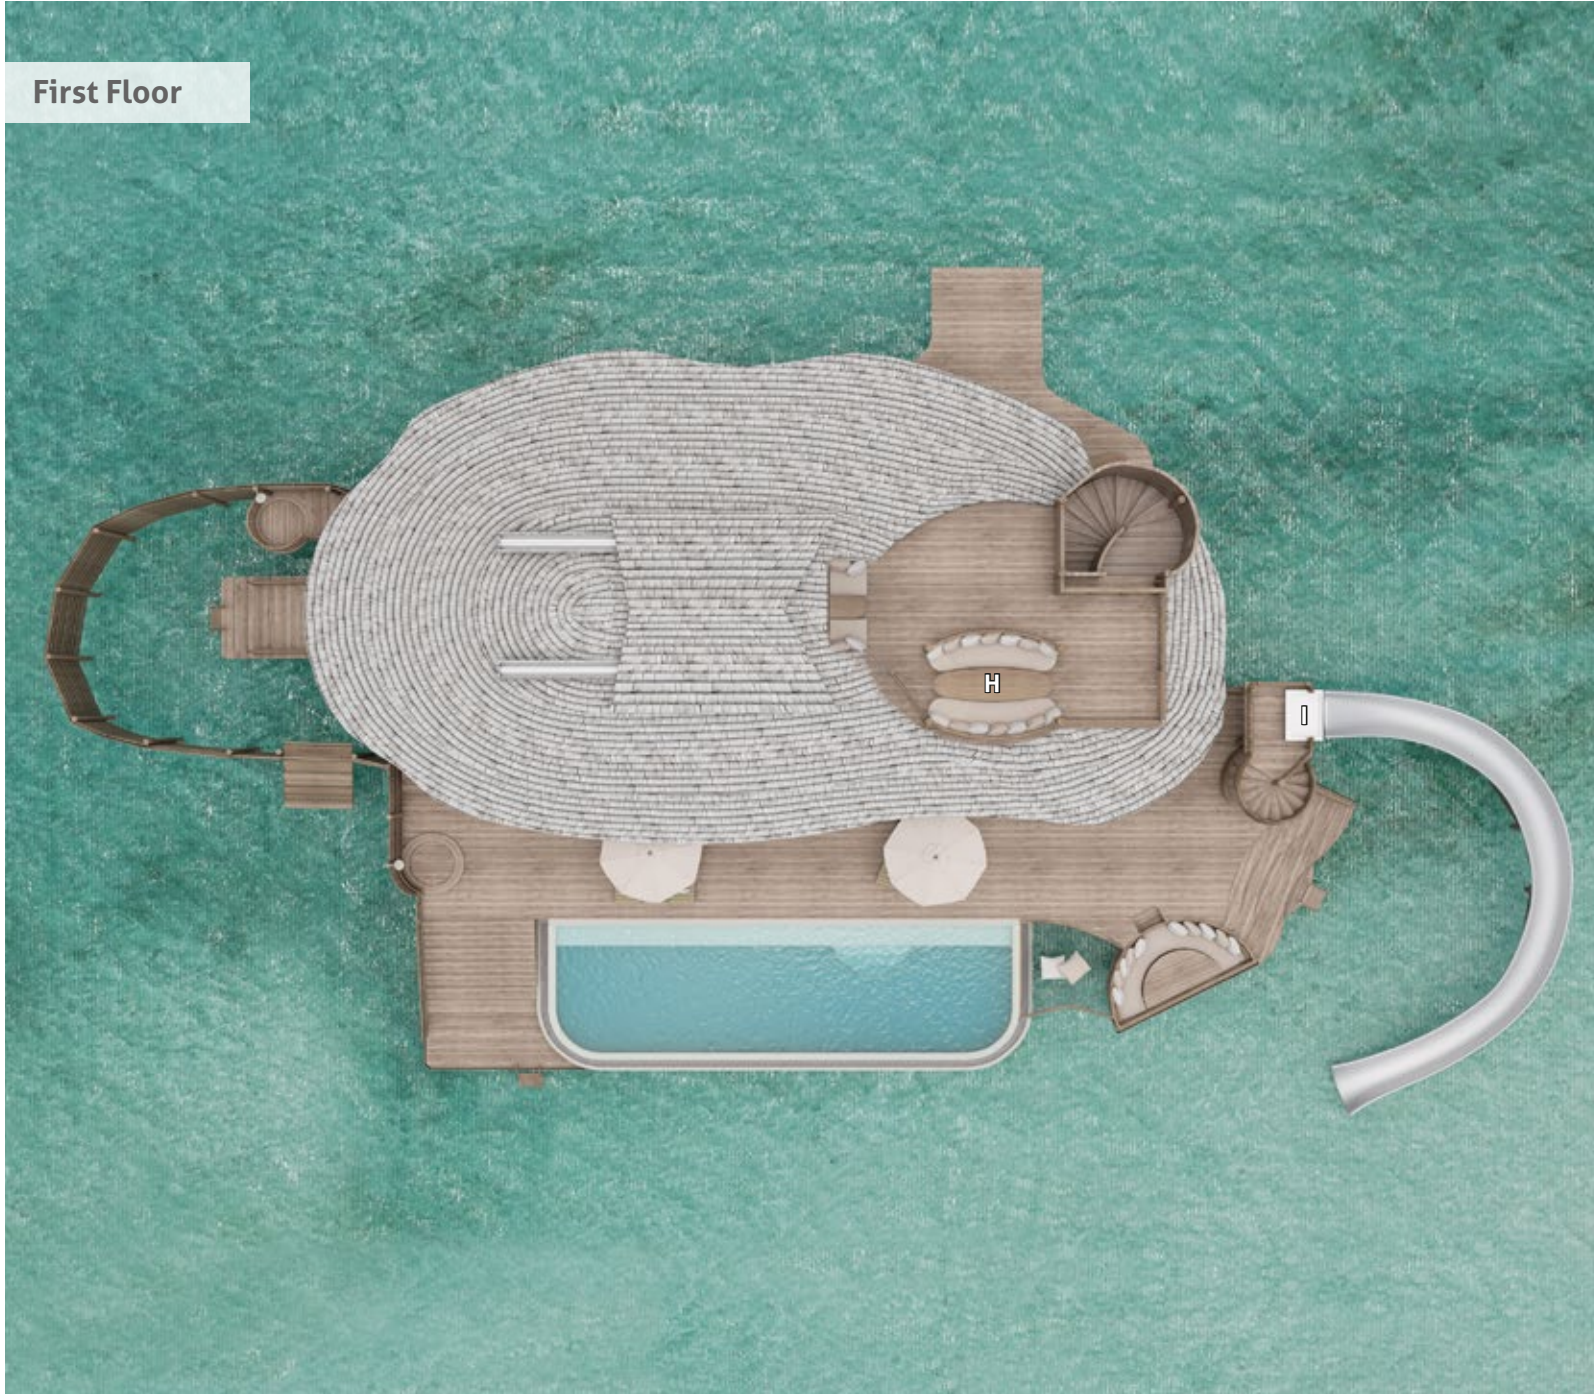

Ground Floor

1 Bedroom Water Retreat with Slide

Total Area - 585 sqm. / 6,292 sq.ft.
Max. Occupancy
two adults and two children

- A Entrance
- B Pool
- C Daybed
- D Living Room
- E Master Bedroom
- F Dressing Area
- G Outdoor Bathroom

First Floor

1 Bedroom Water Retreat with Slide

Total Area - 585 sqm. / 6,292 sq.ft.

Max. Occupancy
two adults and two children

H Daybed

I Slide