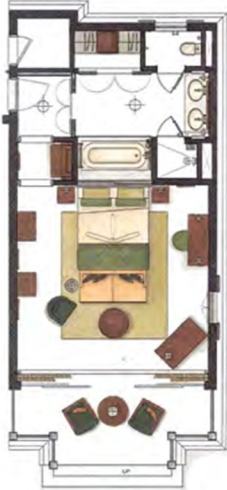

SUITES PLANS*

Deluxe Suite
Deluxe Seaview Suite &
Deluxe Beach Front Suite
62 m²

Junior Suite &
Deluxe Golf Suite
81 m²

Senior Suite
102 m²

Ocean Suite
104 m²

SUITES FACILITIES:

- Free wifi in room
- Balcony or terrace
- Individually controlled air conditioning
- Ceiling fan
- Electronic safe
- Interactive flat screen tv (satellite)
- Video on demand
- Telephones with IDD
- Mini bar
- Free tea and coffee facilities
- Nespresso machine in all rooms
- En suite spacious bathroom with bath tub, separate shower and separate toilet
- Ecocert certified bathroom amenities
- Bathrobe and slippers
- Hairdryer
- Shaver sockets
- Dressing
- 24\7 Room service
- Possibility of inter-leading rooms
- Residence Host / Butler
- Iron and iron board