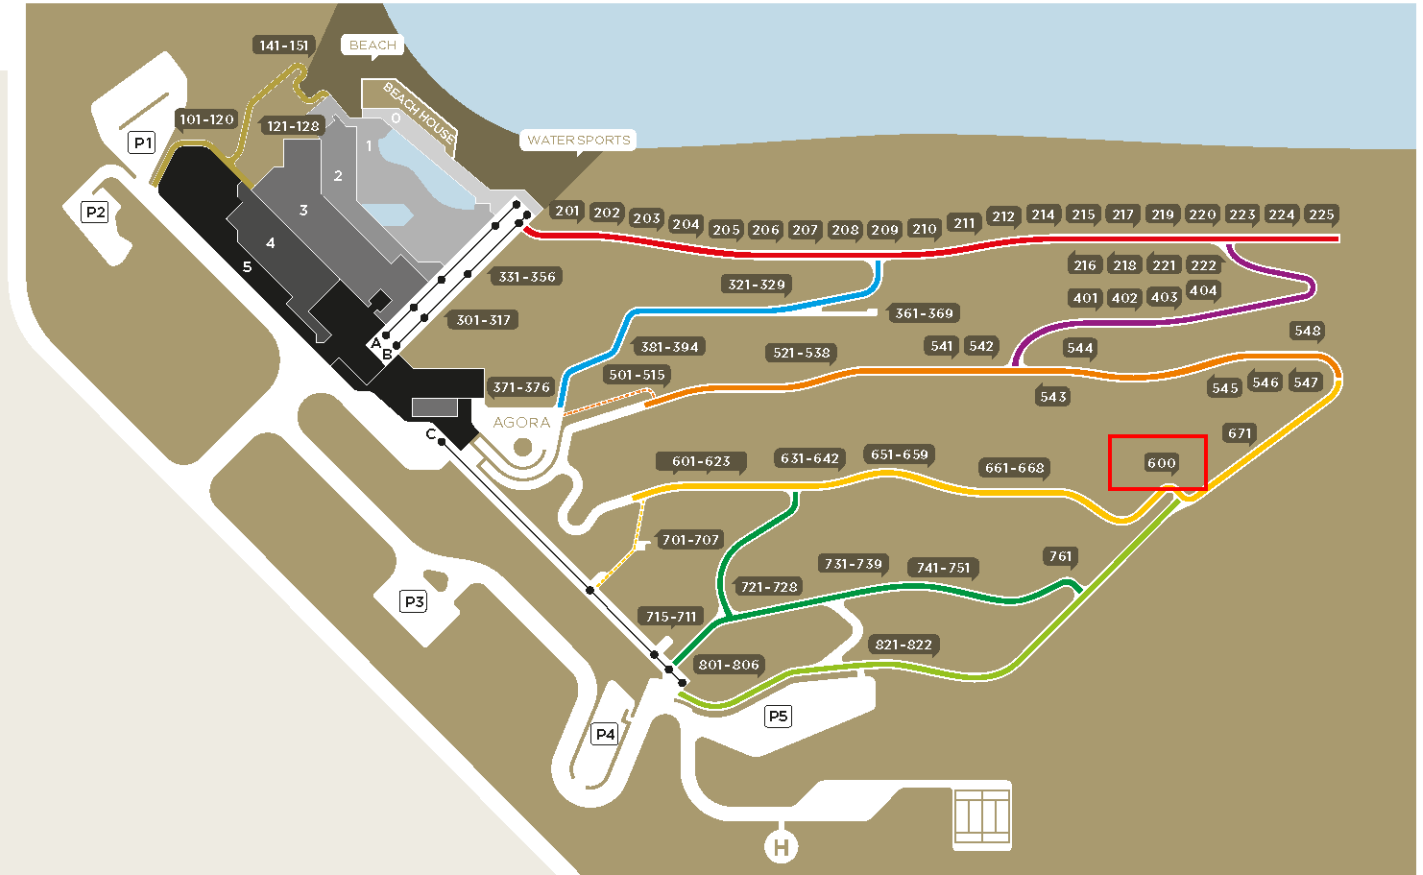

DAIOS COVE MAP

FUNICULARS A & B - DIRECTIONS

0	1	2	3	4	5
Beach Level	Pool Level	Goco Spa Level	Pangea Level	Lobby Level	Entrance Level
Taverna	Ocean Restaurant	Beauty Salon	Pangea Restaurant	Crystal Box	Belvedere
The Beach House	Ocean Bar	Thermal Spa Suite	Crèche & Kids' Club	Reception	
Water Sports	Swimming Pool	Water Circuit Pool		Shops	
Driving Centre		Indoor Pool		Conference Centre	
		Fitness Studio		Mini Market	
		Games Room			

RESIDENCES

1 st Street	5 th Street
2 nd Street	6 th Street
3 rd Street	7 th Street
4 th Street	8 th Street
● Funiculars	
P Parking Areas	