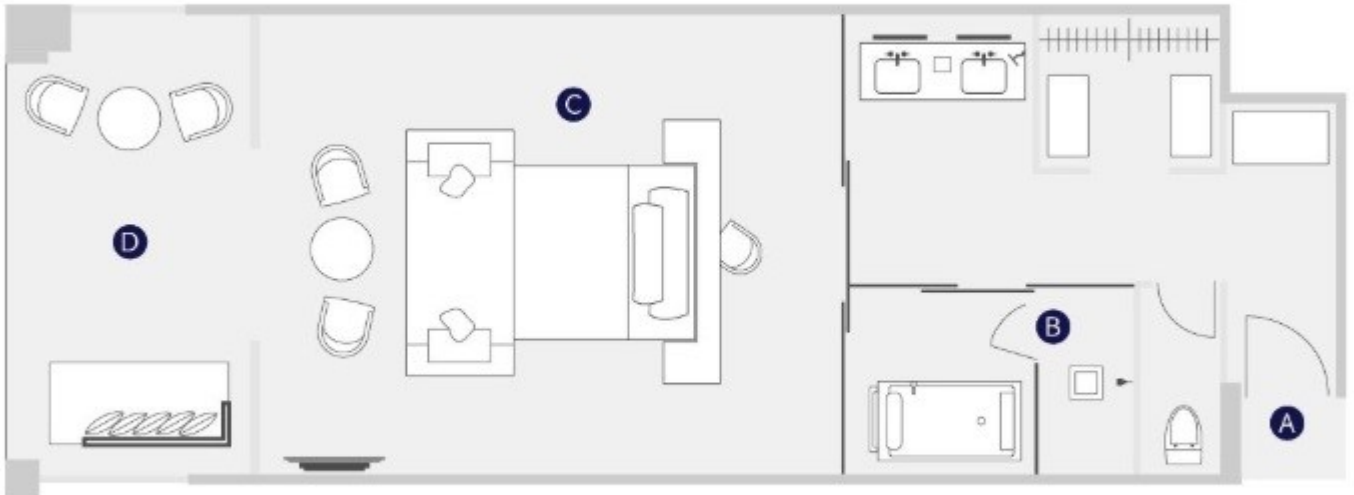

## SAWANGAN JUNIOR SUITE

1070 Square Feet / 100 Square Meters

- A ENTRANCE
- B BATHROOM
- C BEDROOM
- D BALCONY