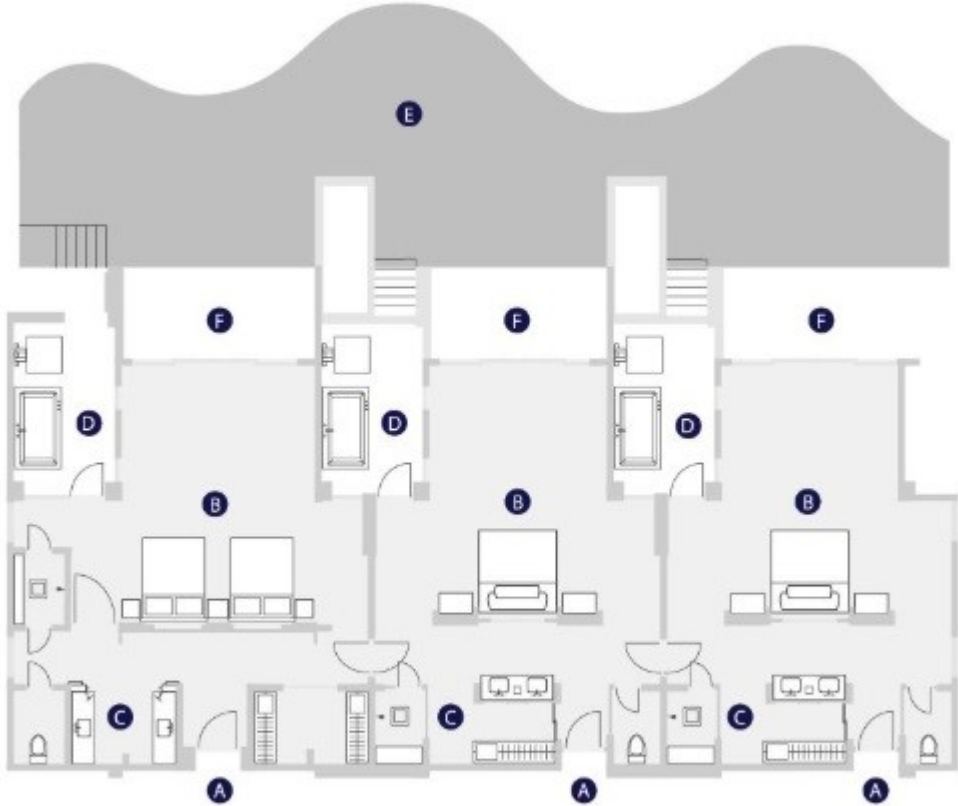

PAVILION VILLA WITH POOL ACCESS

1291 Square Feet / 120 Square Meters

- A ENTRANCE
- B BEDROOM
- C INDOOR BATH
- D OUTDOOR BATH
- E POOL
- F VERANDA