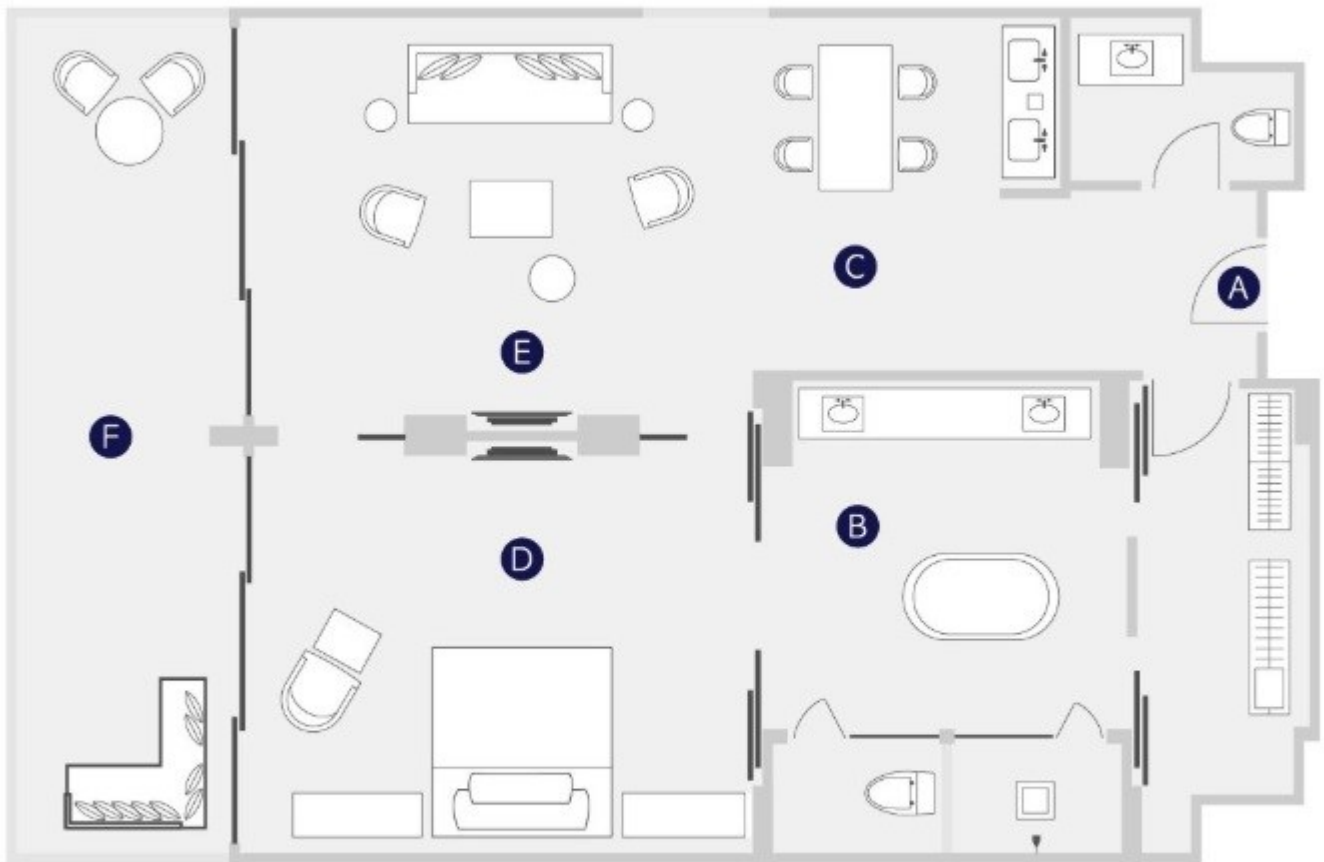

# THE RITZ-CARLTON SUITE

1560 Square Feet / 145 Square Meters

- |            |           |
|------------|-----------|
| A ENTRANCE | D BEDROOM |
| B BATHROOM | E LOUNGE  |
| C DINING   | F BALCONY |