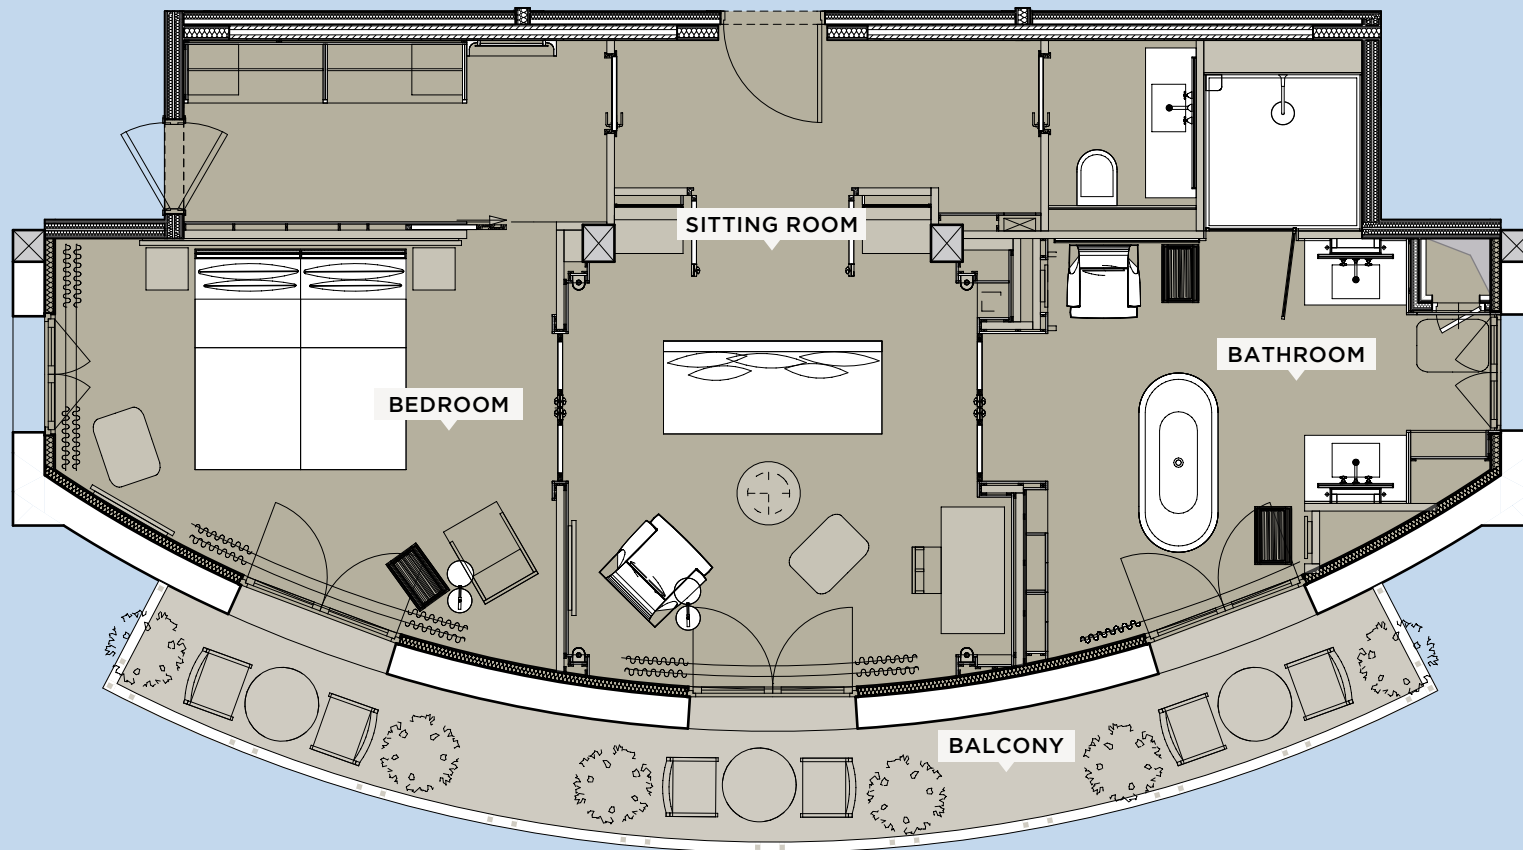

SUITE PARC

Size: 69 m²

Comprises a double room with separate sitting room, marble bathroom with natural daylight, balcony

Views of our private grounds

Features

- A selection of virgin lamb's wool pillows and duvets
- Welcome tray with tea and coffee machine
- Equipped desk area
- Personalised welcome amenities
- Floral arrangement

Bathroom

- Bath and shower
- Bathrobe
- Heated towel rail
- Luxury amenities

Technology

- High speed internet access
- Audio system for iPod or MP3
- Package of 100 television channels (incl. 35 HD)

Park view