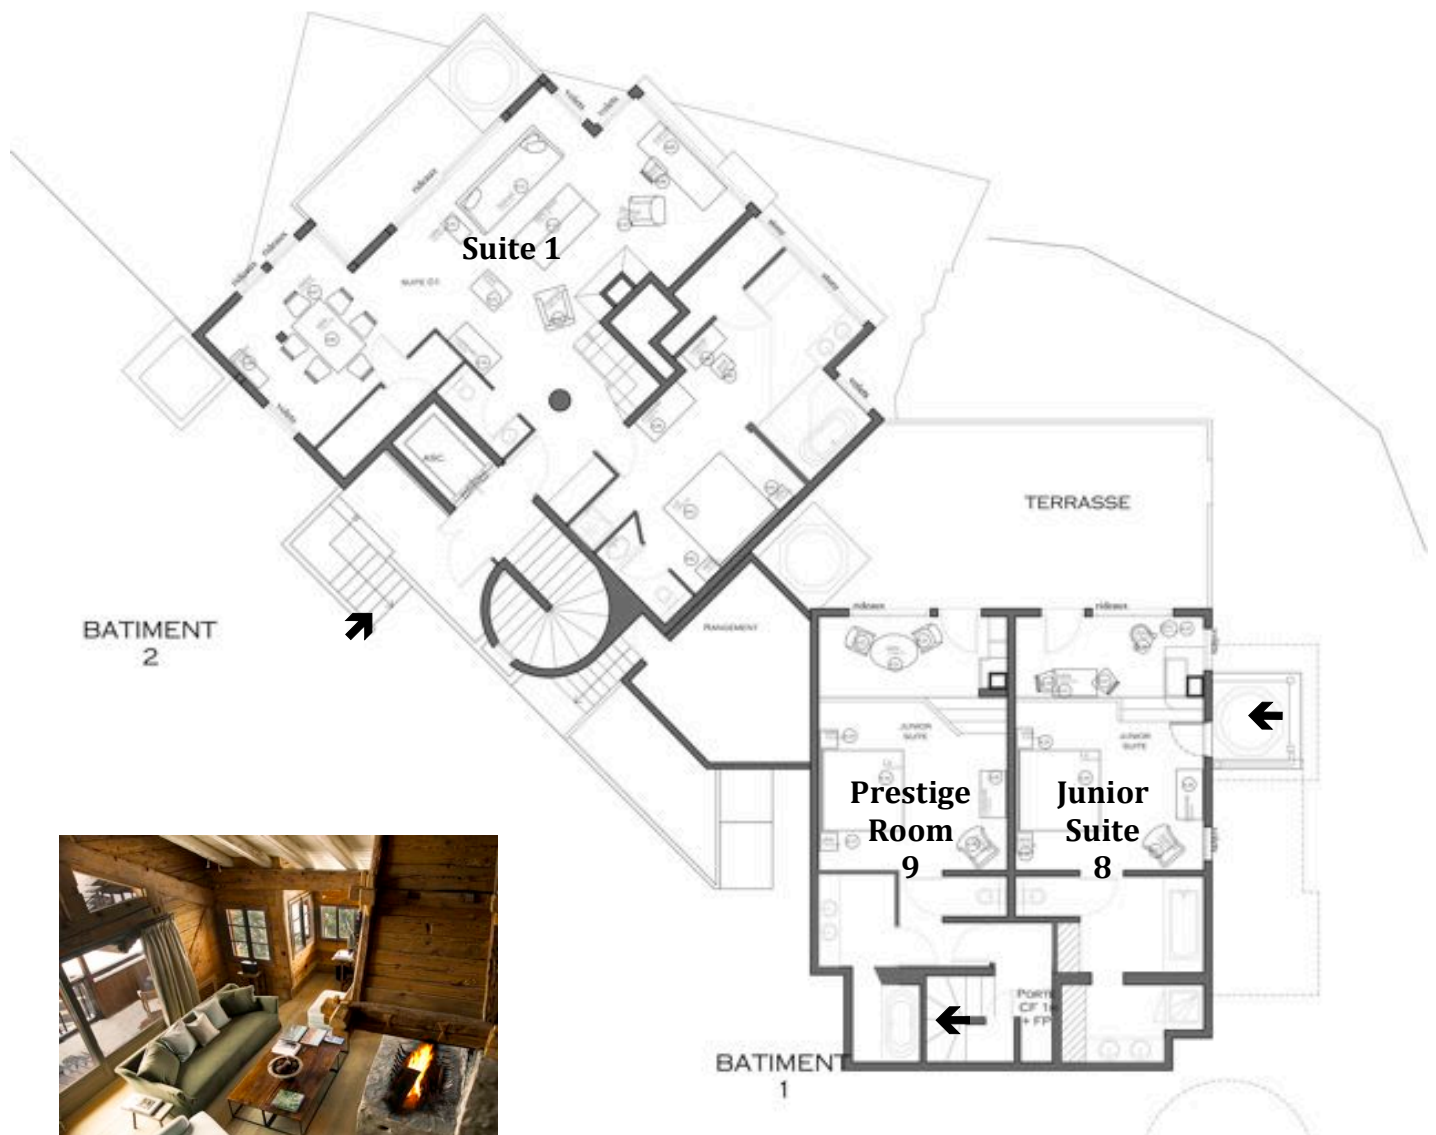

**LE CHALET**  
ZANNIER

**PLANS OF ACCOMMODATION**

**4 Suites**

**4 Junior Suites**

**2 Prestige Rooms**

**2 Deluxe Rooms**

## Chalet 1 – Rooms and Public areas on 5 floors

Level -2 – Spa

Level -1 – Restaurant

Level 0 – Reception/Bar/ Terrace

Level 1 – Duplex Suite 3 + JS 5

Level 2 – Duplex Suite 3

## Chalet 2 – 10 Rooms on 4 floors

Niveau 0

Niveau +1

Niveau -1

Niveau -2