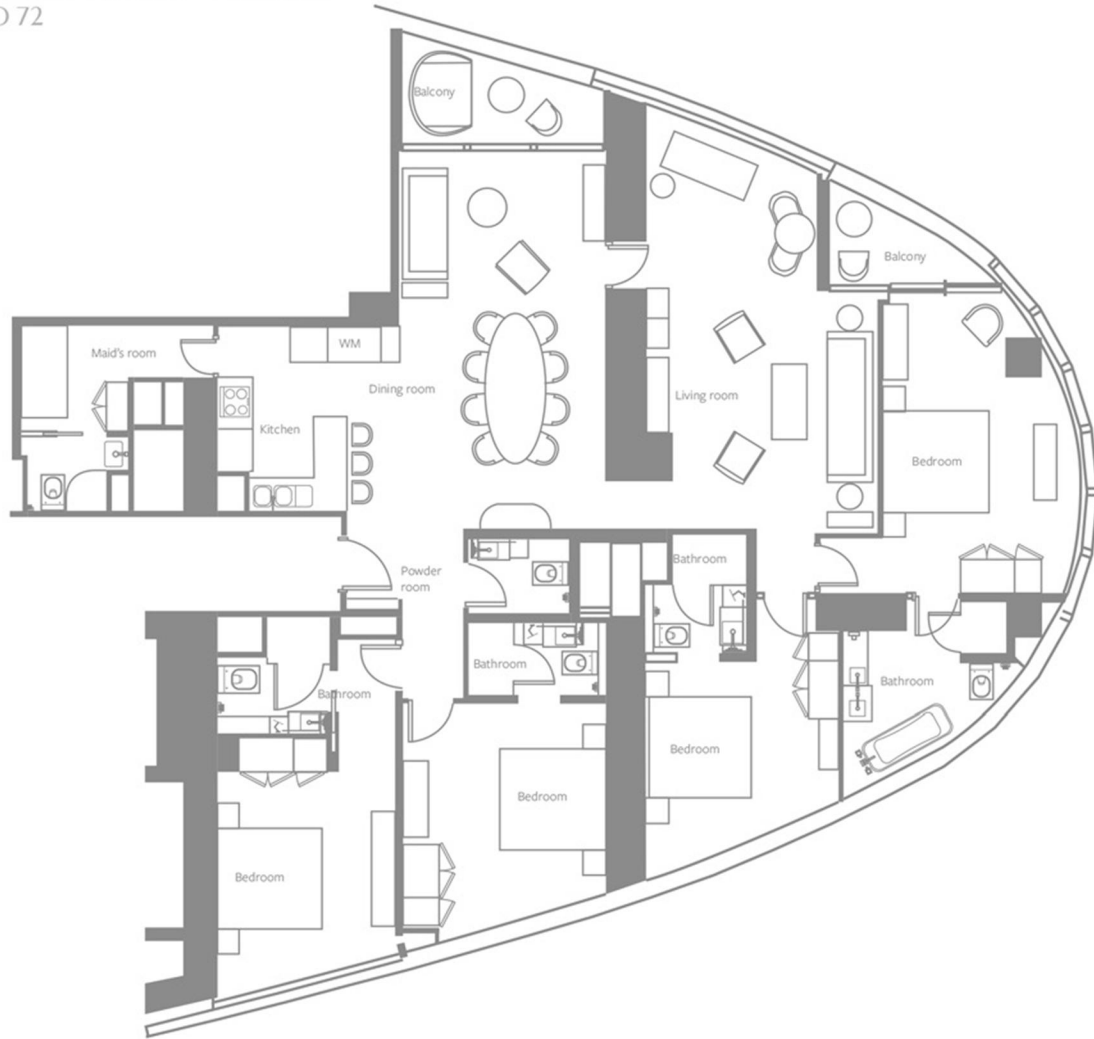

FOUR-BEDROOM RESIDENCE - TYPE R4A
 LEVELS: 43 TO 72

SELLABLE AREA

	sq.m	sq.ft
Suite Area	227	2443
Balcony Area	14	151
Total Area	241	2594

Disclaimer: 1. All materials, dimensions and drawings are approximate. 2. Information is subject to change without notice. 3. Actual suite area may vary from the stated area. 4. Drawings not to scale. 5. The developer reserves the right to make revisions/alterations without any liability whatsoever. 6. Residential Apartments are sold as unfurnished apartments, without furniture, furnishings, white goods, etc.