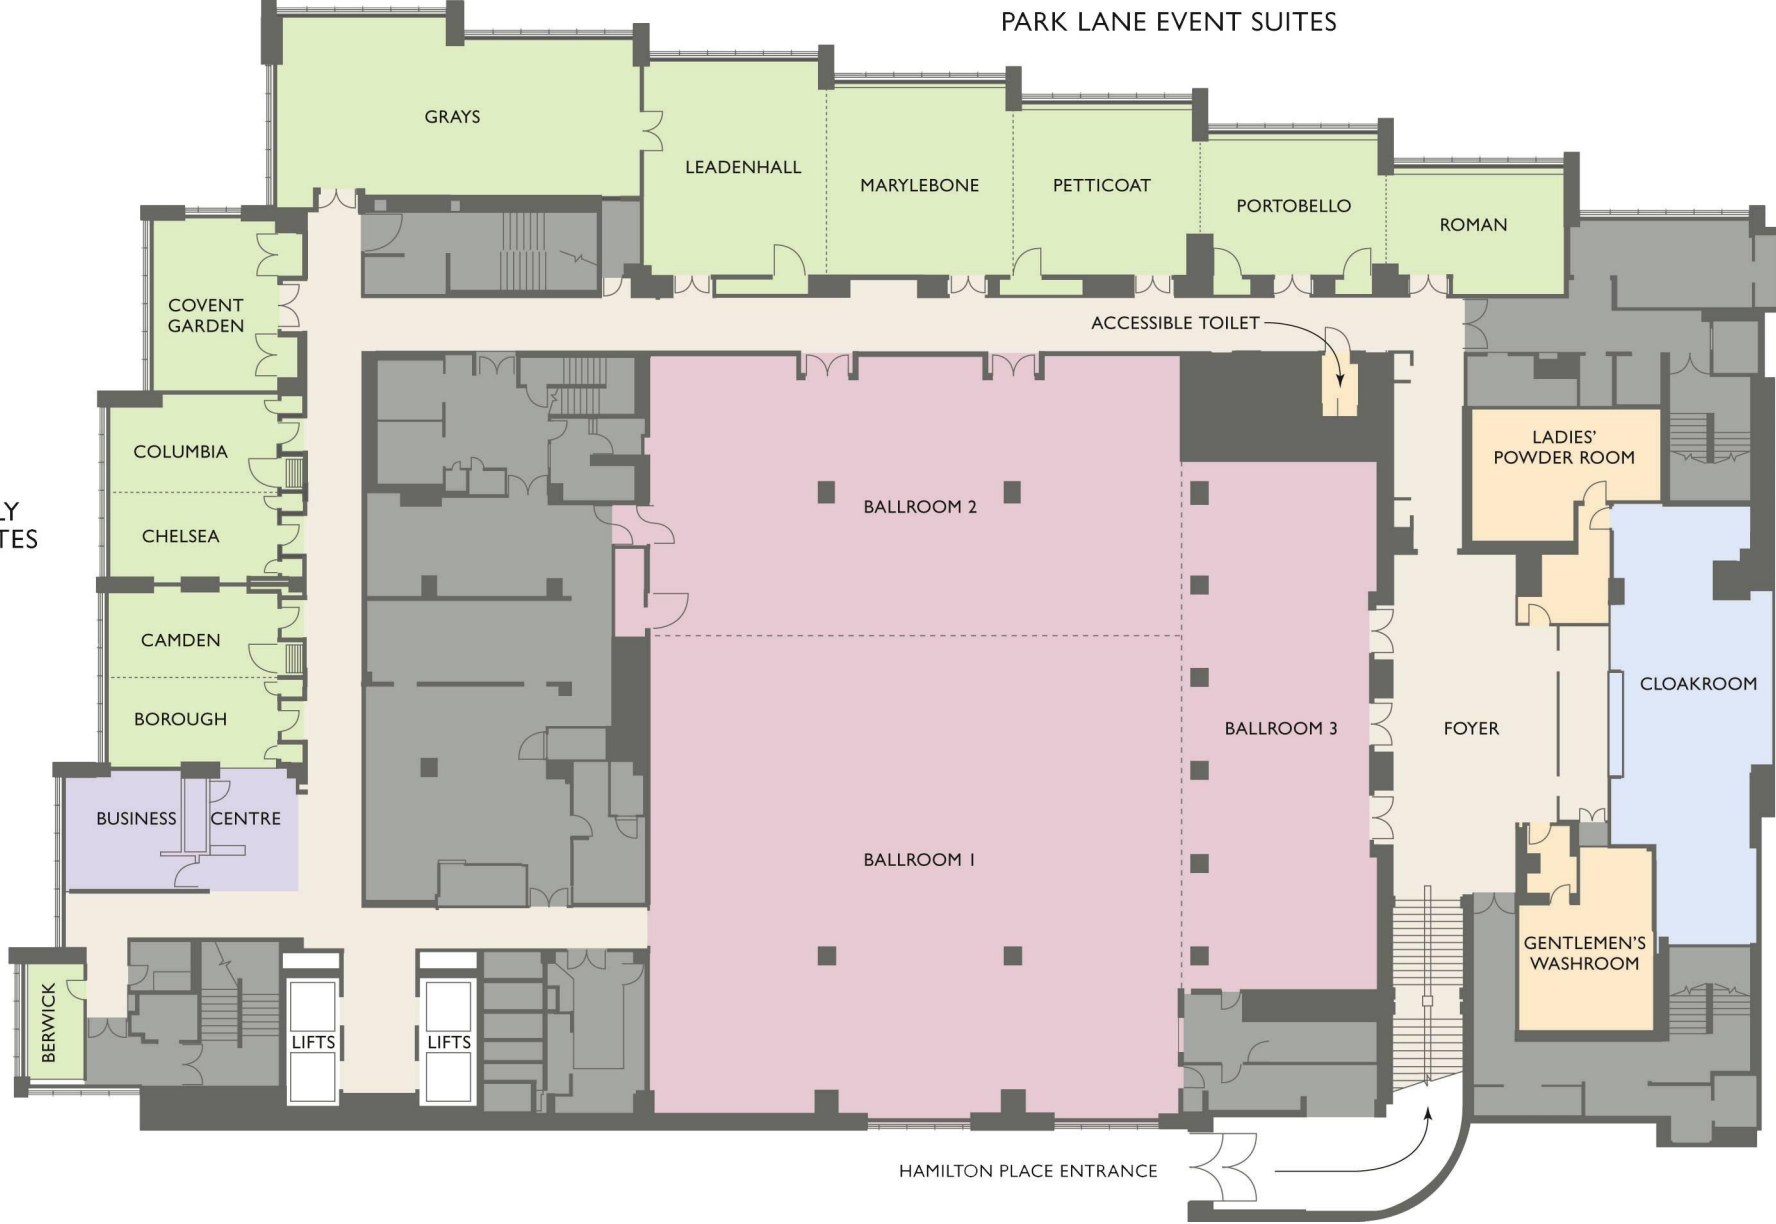

PARK LANE EVENT SUITES

PICCADILLY  
EVENT SUITES

GRAYS

LEADENHALL

MARYLEBONE

PETTICOAT

PORTOBELLO

ROMAN

COVENT  
GARDEN

COLUMBIA

CHELSEA

CAMDEN

BOROUGH

BUSINESS  
CENTRE

BERWICK

LIFTS

LIFTS

ACCESSIBLE TOILET

BALLROOM 2

BALLROOM 1

BALLROOM 3

FOYER

LADIES'  
POWDER ROOM

CLOAKROOM

GENTLEMEN'S  
WASHROOM

HAMILTON PLACE ENTRANCE