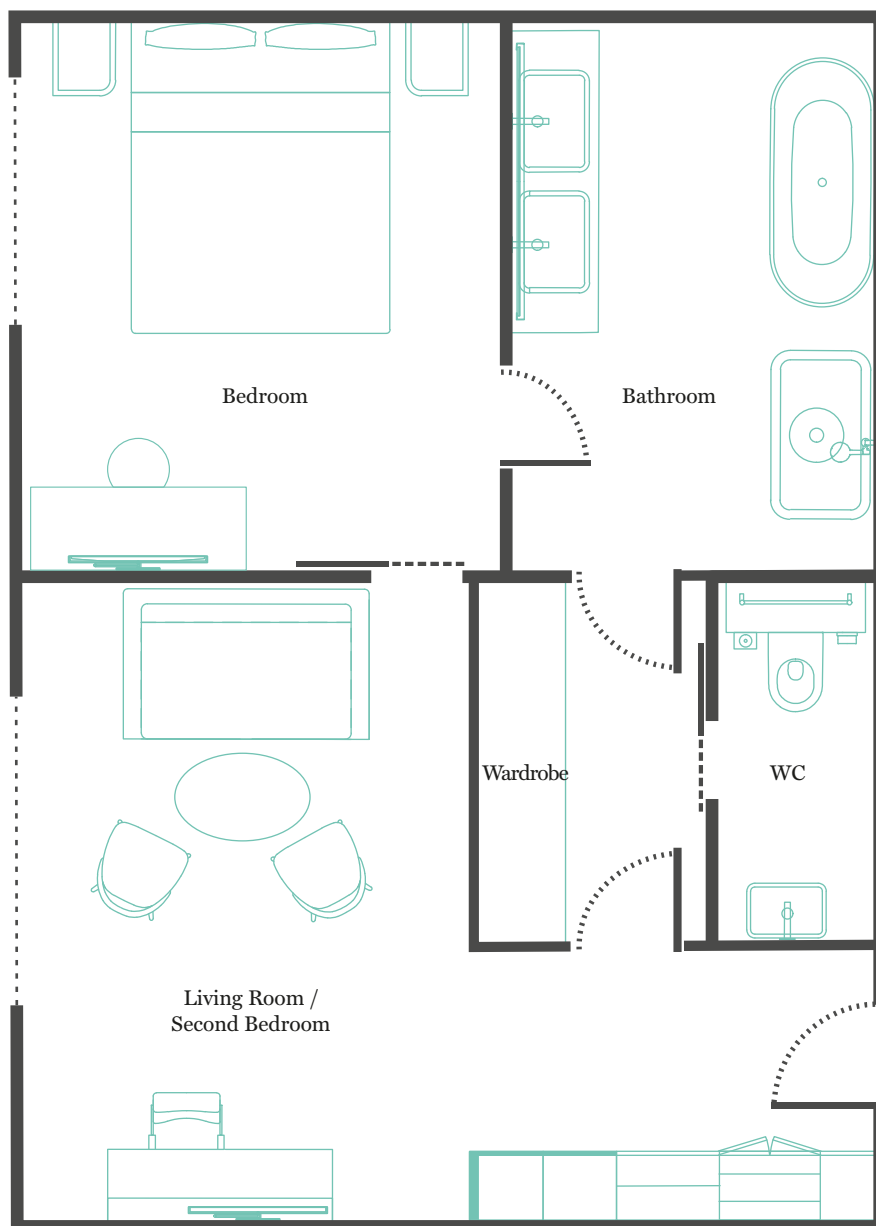

CLASSIC SUITES

DIMENSIONS

42 square metres / 452 square feet (one-bedroom configuration)

CONNECTING ROOM OPTIONS AVAILABLE

Sample floorplan, layouts and connecting room options may vary
