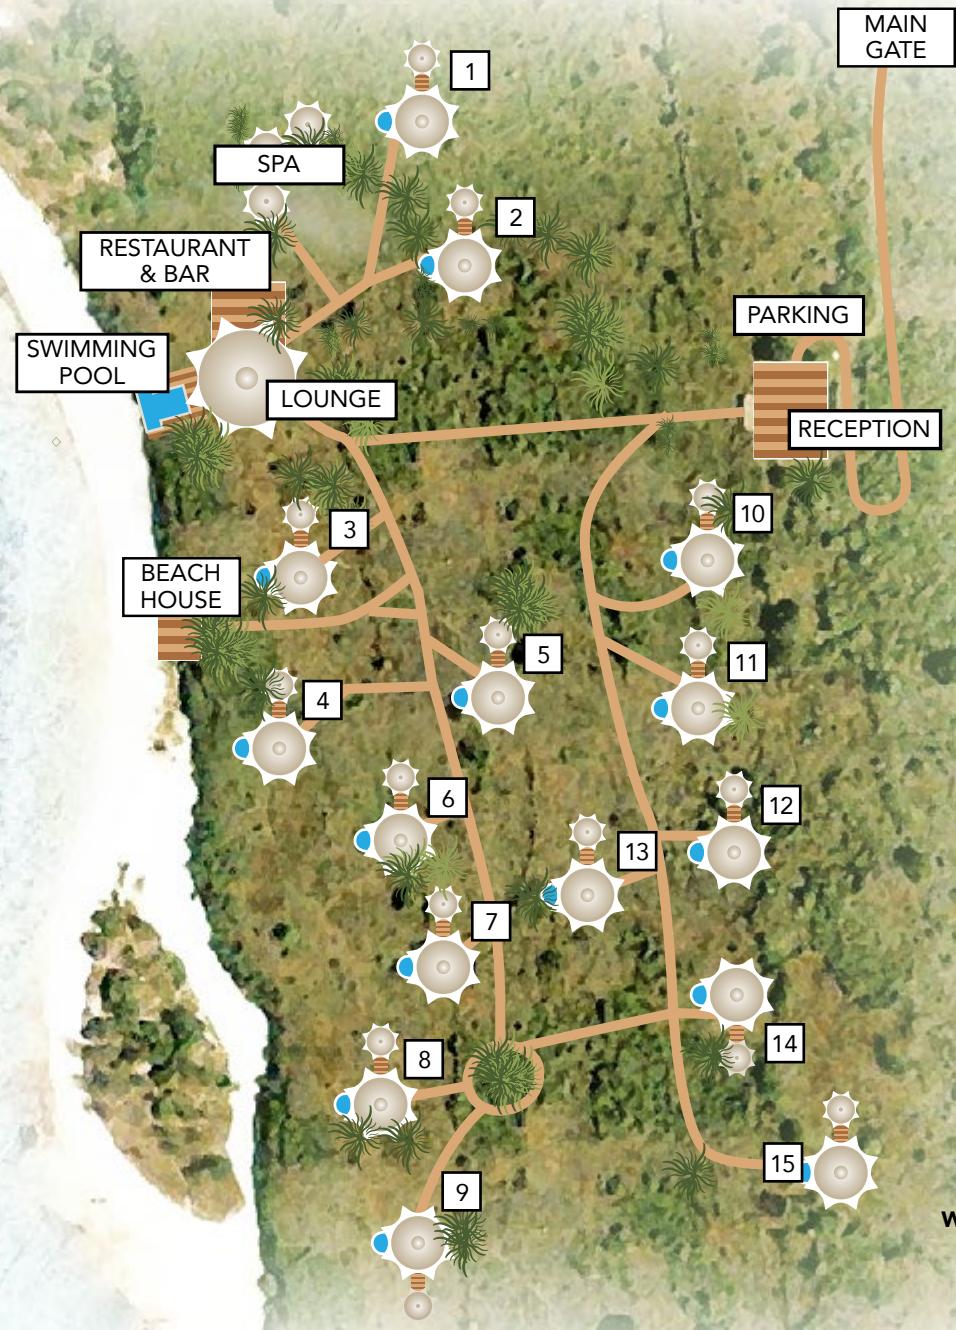

MAP KEY

- 1 PAVILLION ROOMS
- GRAVEL PATHWAYS

# Lodge Layout

GLOBAL COORDINATES: S05° 45' 34.00 E 39° 17' 24.43"